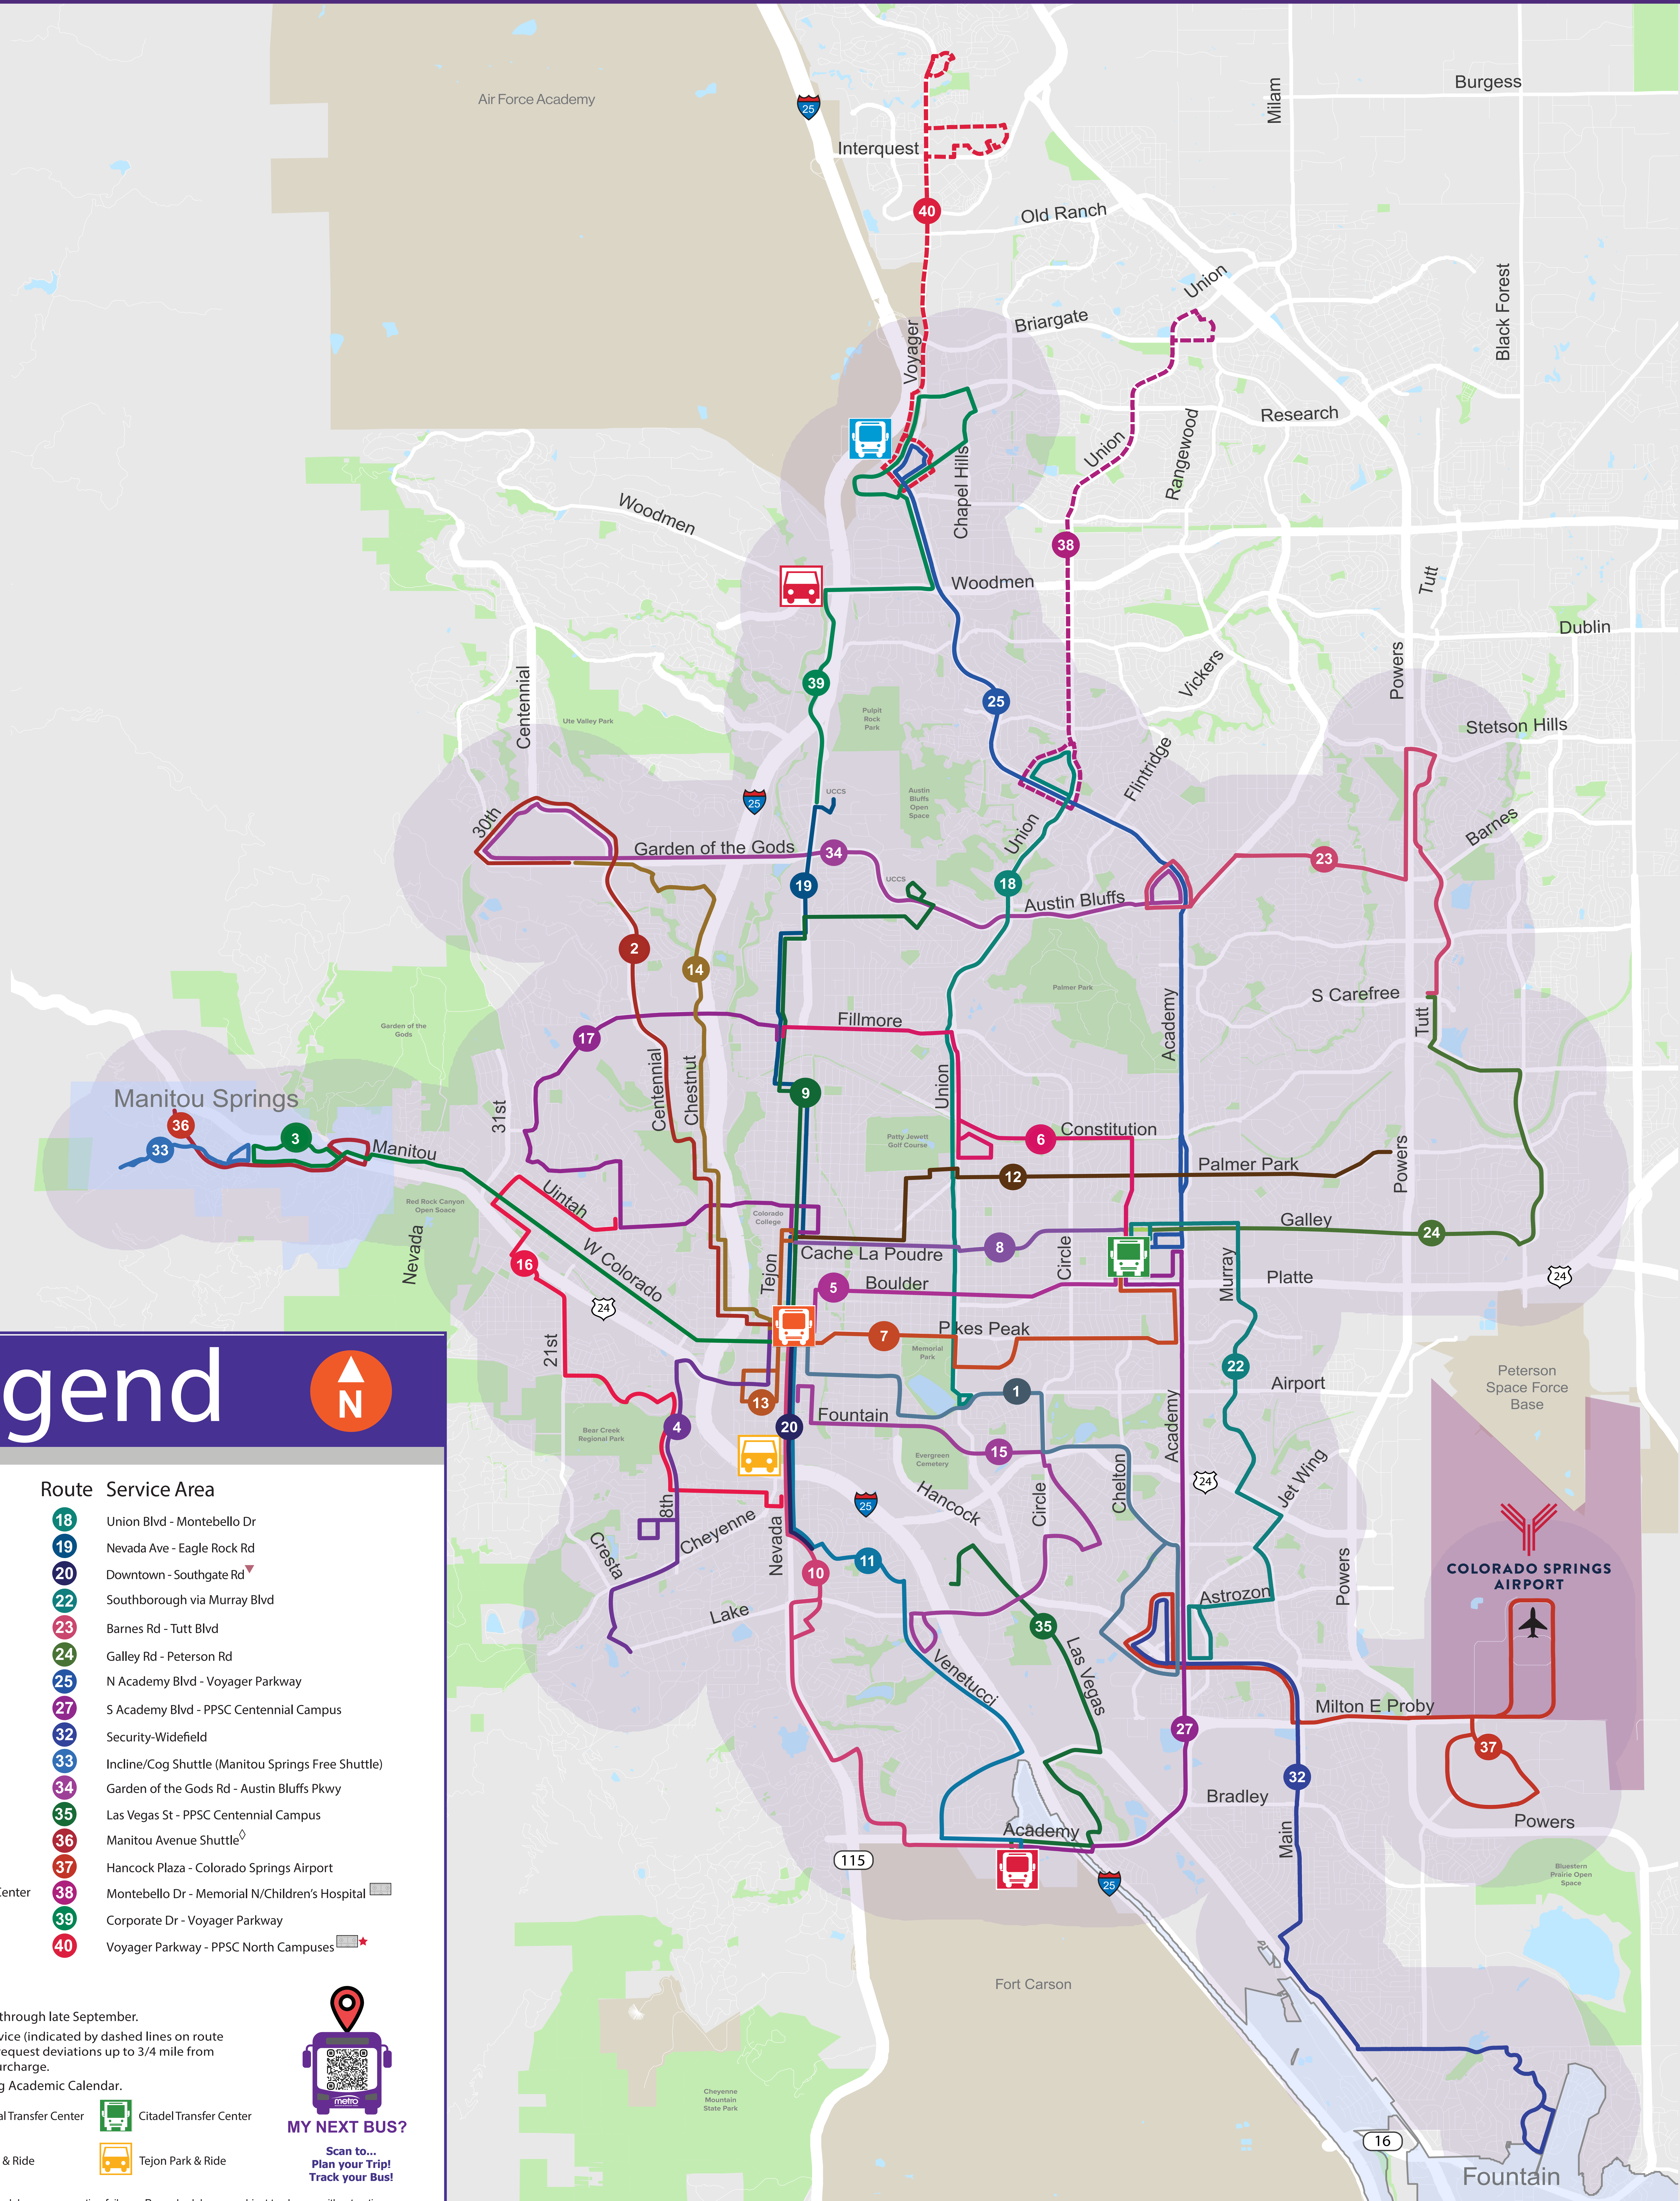

ADA System Map

Effective April 28, 2024

Legend

Route 1 Hillside - Hancock Plaza

Route 2 Centennial Blvd - Garden of the Gods Rd

Route 3 Colorado Ave - Manitou Ave

Route 4 8th St - Broadmoor

Route 5 Boulder St - Citadel Transfer Center

Route 6 Fillmore St - Citadel Transfer Center

Route 7 Pikes Peak Ave - Citadel Transfer Center

Route 8 Cache La Poudre - PPSC Centennial Campus

Route 9 Nevada Ave - UCCS

Route 10 Hwy 115 - PPSC Centennial Campus

Route 11 World Arena - PPSC Centennial Campus

Route 12 Palmer Park Blvd

Route 13 THE ZEB - Downtown Shuttle

Route 14 Chestnut St - Garden of the Gods Rd

Route 15 East Fountain Blvd - Cheyenne Mountain Center

Route 16 Brookside St - Uintah Gardens

Route 17 19th St - Fillmore St

Route 18 Union Blvd - Montebello Dr

Route 19 Nevada Ave - Eagle Rock Rd

Route 20 Downtown - Southgate Rd

Route 22 Southborough via Murray Blvd