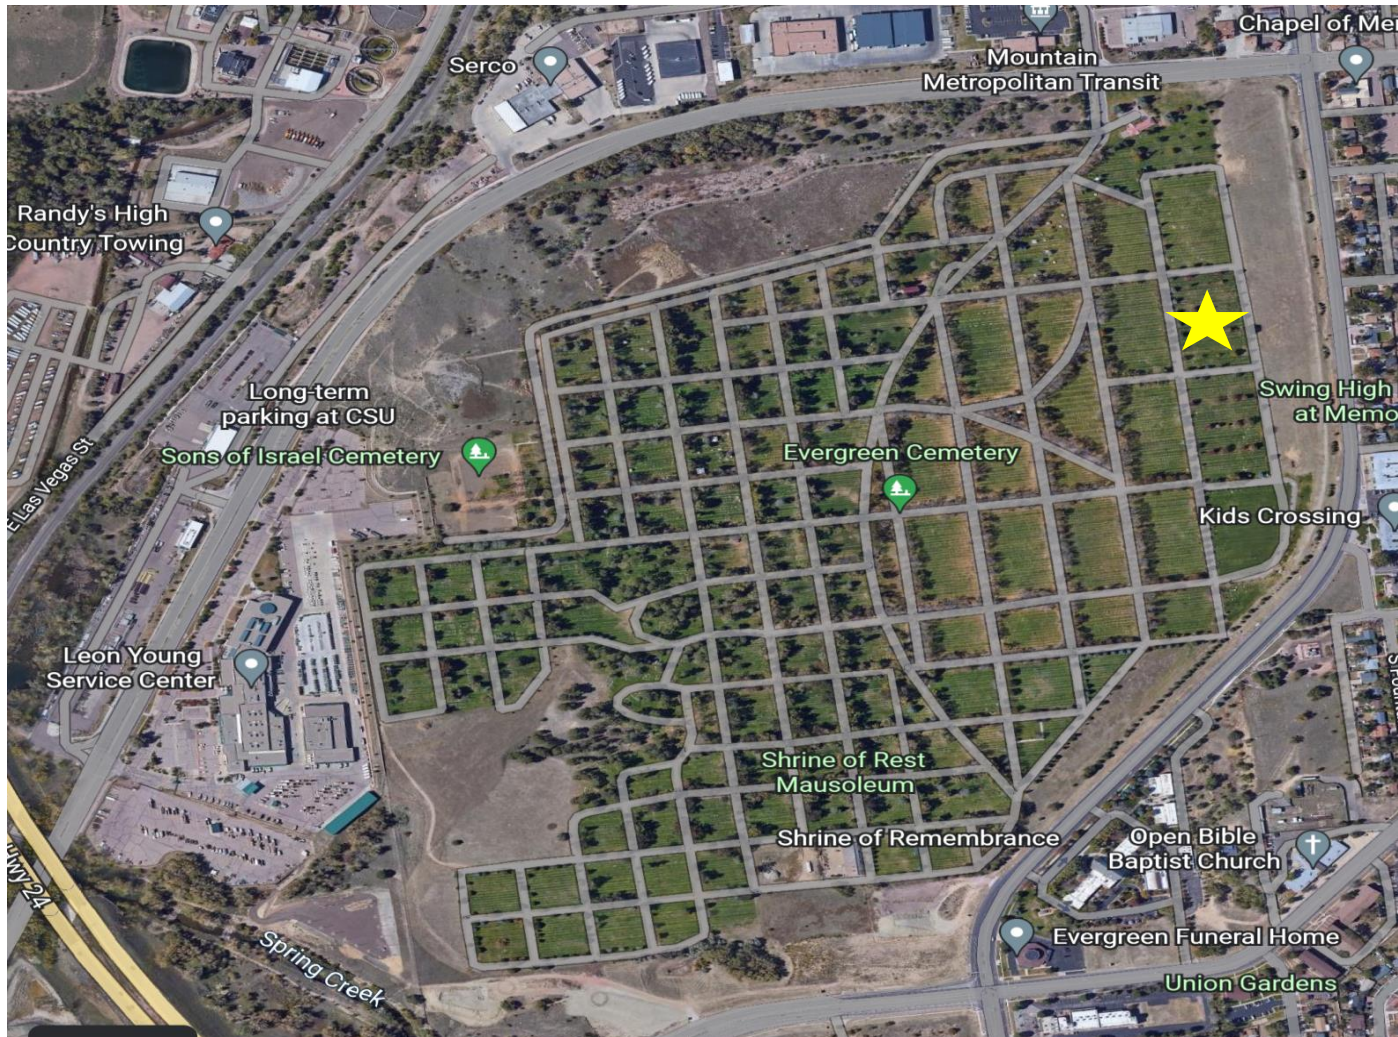

CEMETERY ENTERPRISE – NEW COLUMBARIUM AT EVERGREEN

Parks, Recreation and Cultural Services Advisory Board
March 9, 2023

Kim King,
Recreation and Administration Manager

Evergreen Cemetery

- 1875 – Evergreen established
- 1993 – Evergreen placed on National Register of Historic Places
- 185 acres
- Approx 85,000 occupied spaces
- 30 to 40 years of inventory remaining – 8000 spaces within developed areas
- 5 acres undeveloped

Columbarium Location

Columbarium Examples

Columbarium Schematic

Block 210C Building 1 Spaces 1-40 Front

Summary

- Estimated installation cost = \$45,000
- Target installation date = 2nd Qtr 2023
- Total niches available for sale = 80
- Estimated revenue based on current sale price of \$3,500 per niche = \$280,000
- Estimated revenue based on opening and closing services = \$112,000

Proposed Motion

Move to recommend to City Council the proposed ordinance for the platting of the new columbarium in Block 210 at Evergreen Cemetery.

Questions?

“A cemetery is a museum that tells the story of a community” – Landscape Architecture Magazine, Sept 2015