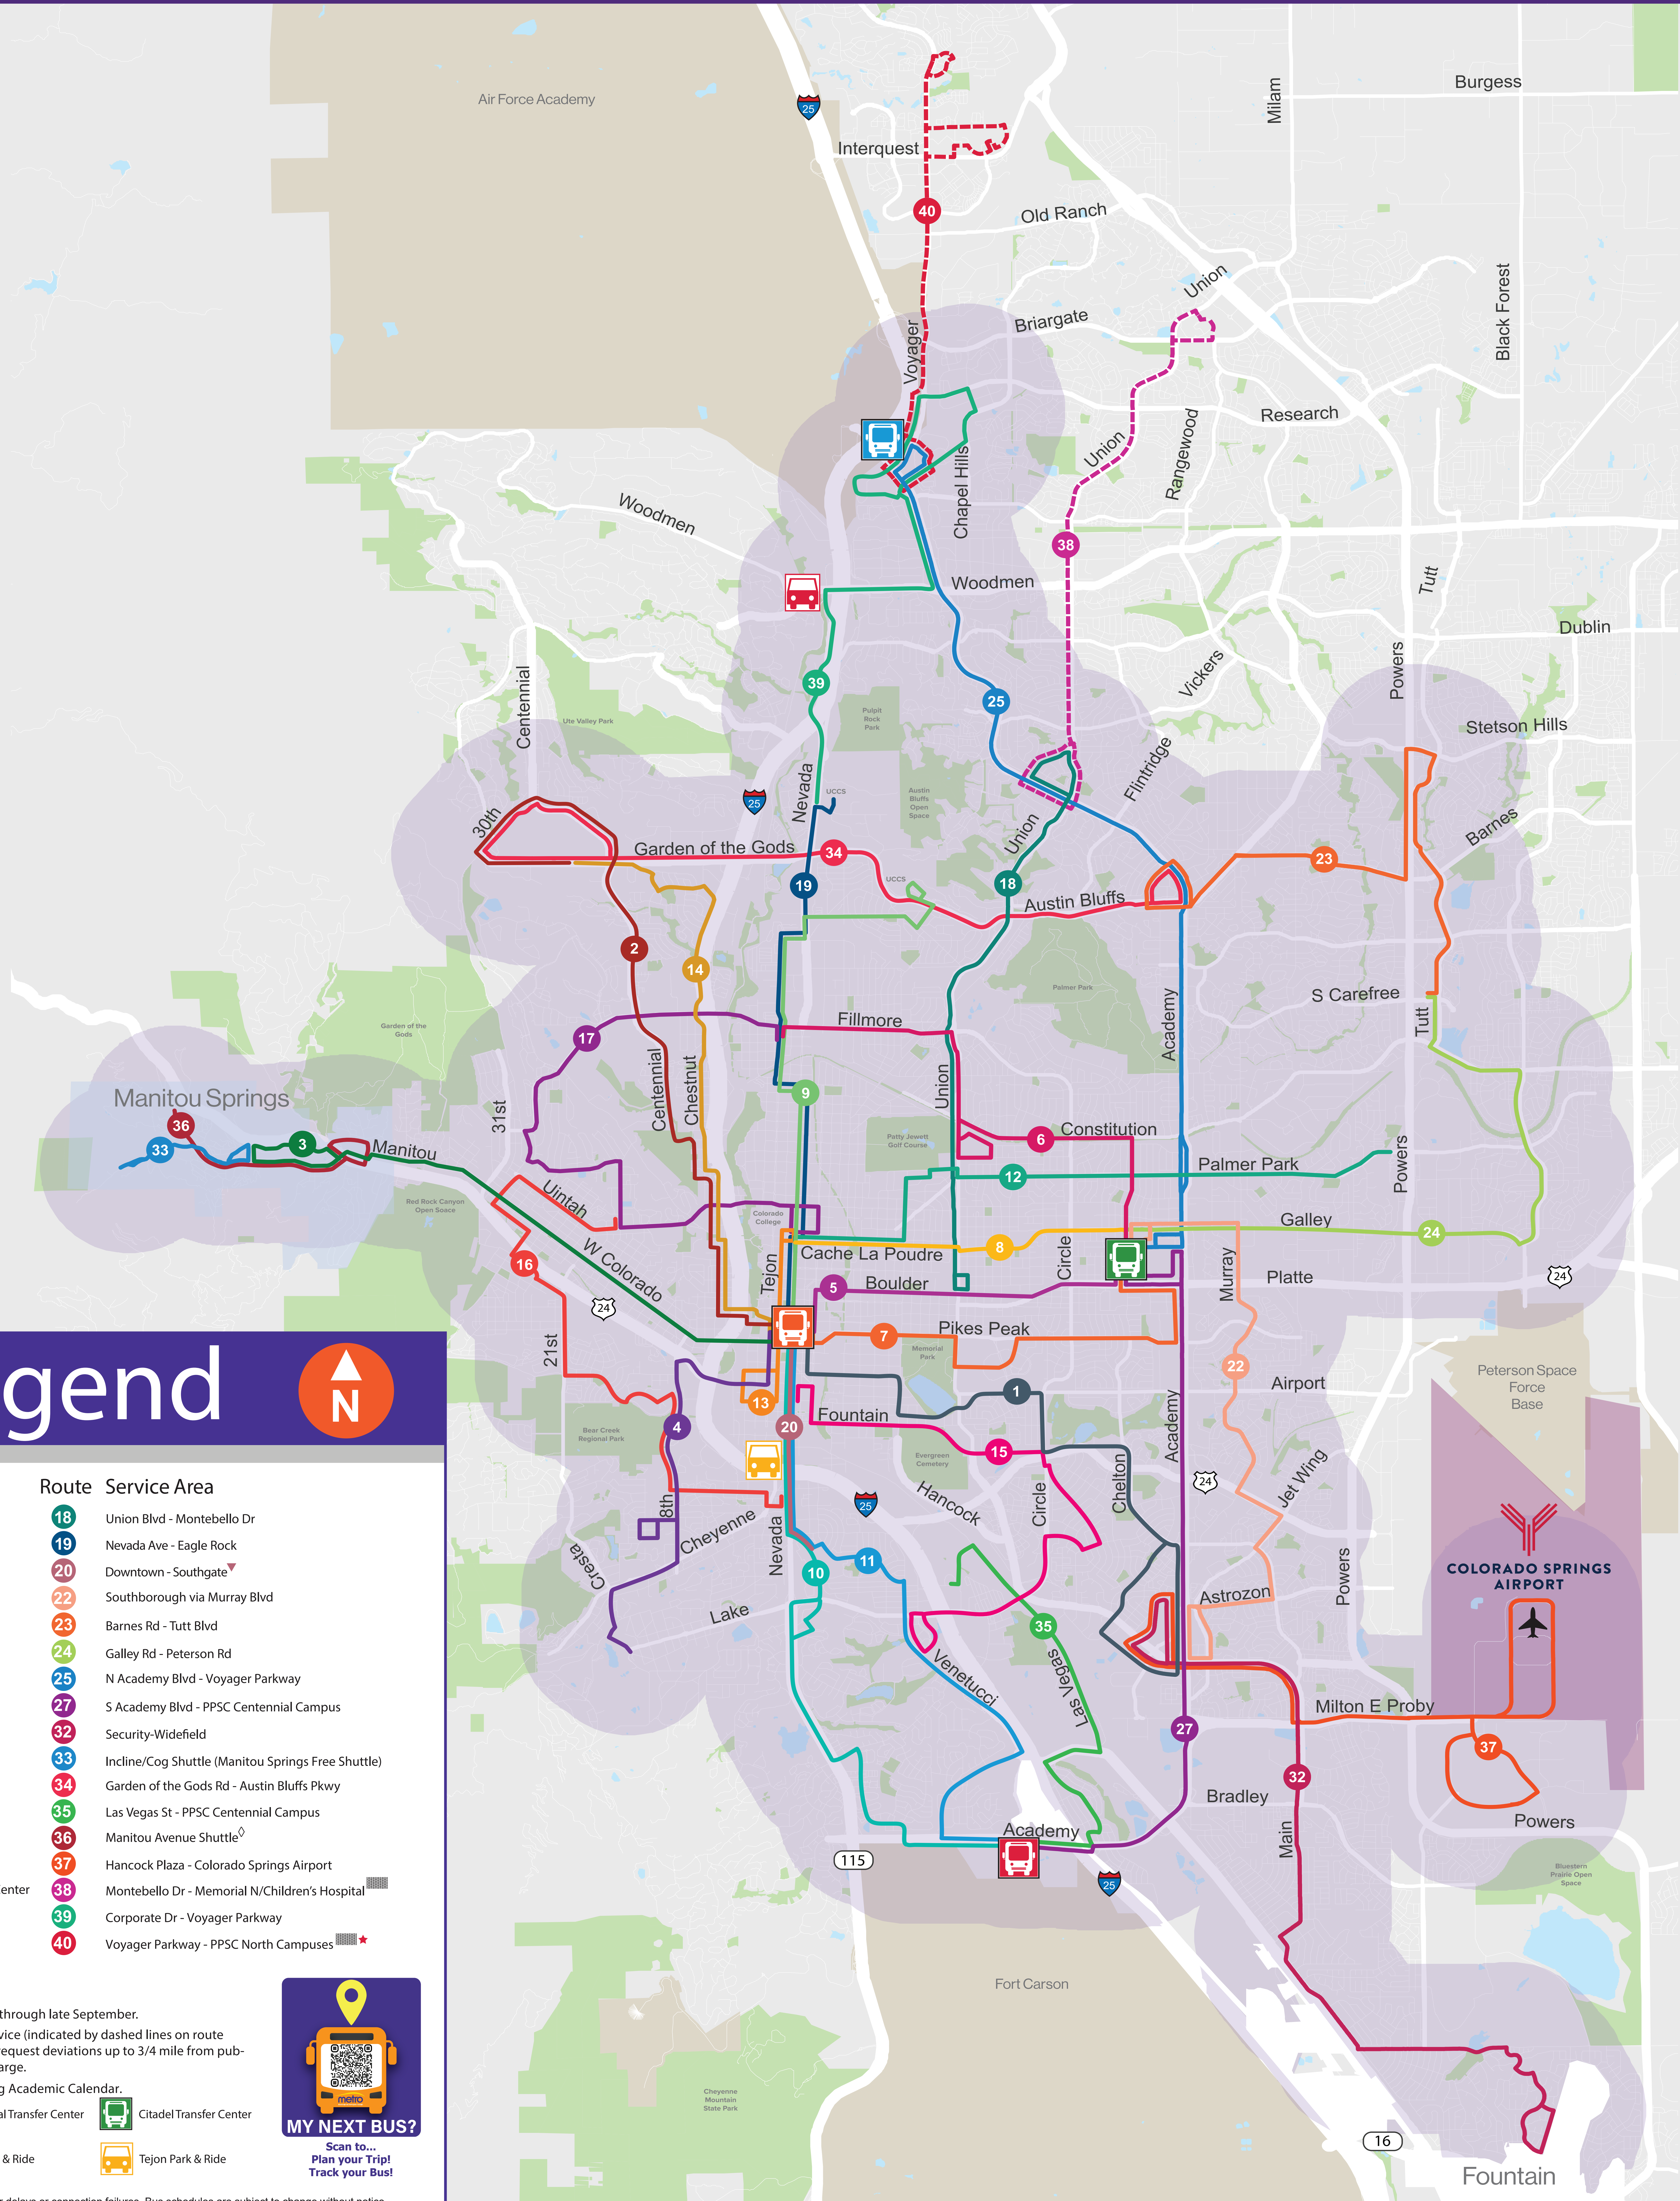

ADA System Map

Effective October 1, 2023

Legend

Route	Service Area	Route	Service Area
1	Hillside - Hancock Plaza	18	Union Blvd - Montebello Dr
2	Centennial Blvd - Garden of the Gods Rd	19	Nevada Ave - Eagle Rock
3	Colorado Ave - Manitou	20	Downtown - Southgate
4	8th St - Broadmoor	22	Southborough via Murray Blvd
5	Boulder St - Citadel	23	Barnes Rd - Tutt Blvd
6	Fillmore St - Citadel Transfer Center	24	Galley Rd - Peterson Rd
7	Pikes Peak Ave - Citadel Transfer Center	25	N Academy Blvd - Voyager Parkway
8	Cache La Poudre - Citadel Transfer Center	27	S Academy Blvd - PPSC Centennial Campus
9	Nevada Ave - UCSCS	32	Security-Widefield
10	Hwy 115 - PPSC Centennial Campus	33	Incline/Cog Shuttle (Manitou Springs Free Shuttle)
11	World Arena - PPSC Centennial Campus	34	Garden of the Gods Rd - Austin Bluffs Pkwy
12	Palmer Park Blvd	35	Las Vegas St - PPSC Centennial Campus
13	THE ZEB - Downtown Shuttle	36	Manitou Avenue Shuttle
14	Chestnut St - Garden of the Gods Rd	37	Hancock Plaza - Colorado Springs Airport
15	East Fountain Blvd - Cheyenne Mountain Center	38	Montebello Dr - Memorial N/Children's Hospital
16	Brookside St - Uintah Gardens	39	Corporate Dr - Voyager Parkway
17	19th St - Fillmore St	40	Voyager Parkway - PPSC North Campuses

 ADA Complementary Paratransit Service Area
 Route 20 operates only on Saturday and Sunday.
 Route 36 is a seasonal service operating late April through late September.
 Routes 38 and 40 operate deviated fixed route service (indicated by dashed lines on route map). Riders may call 719-385-5702 in advance to request deviations up to 3/4 mile from published routes. Deviations are subject to a \$1 surcharge.
 * Route 40 operates only during PPSC's Fall & Spring Academic Calendar.