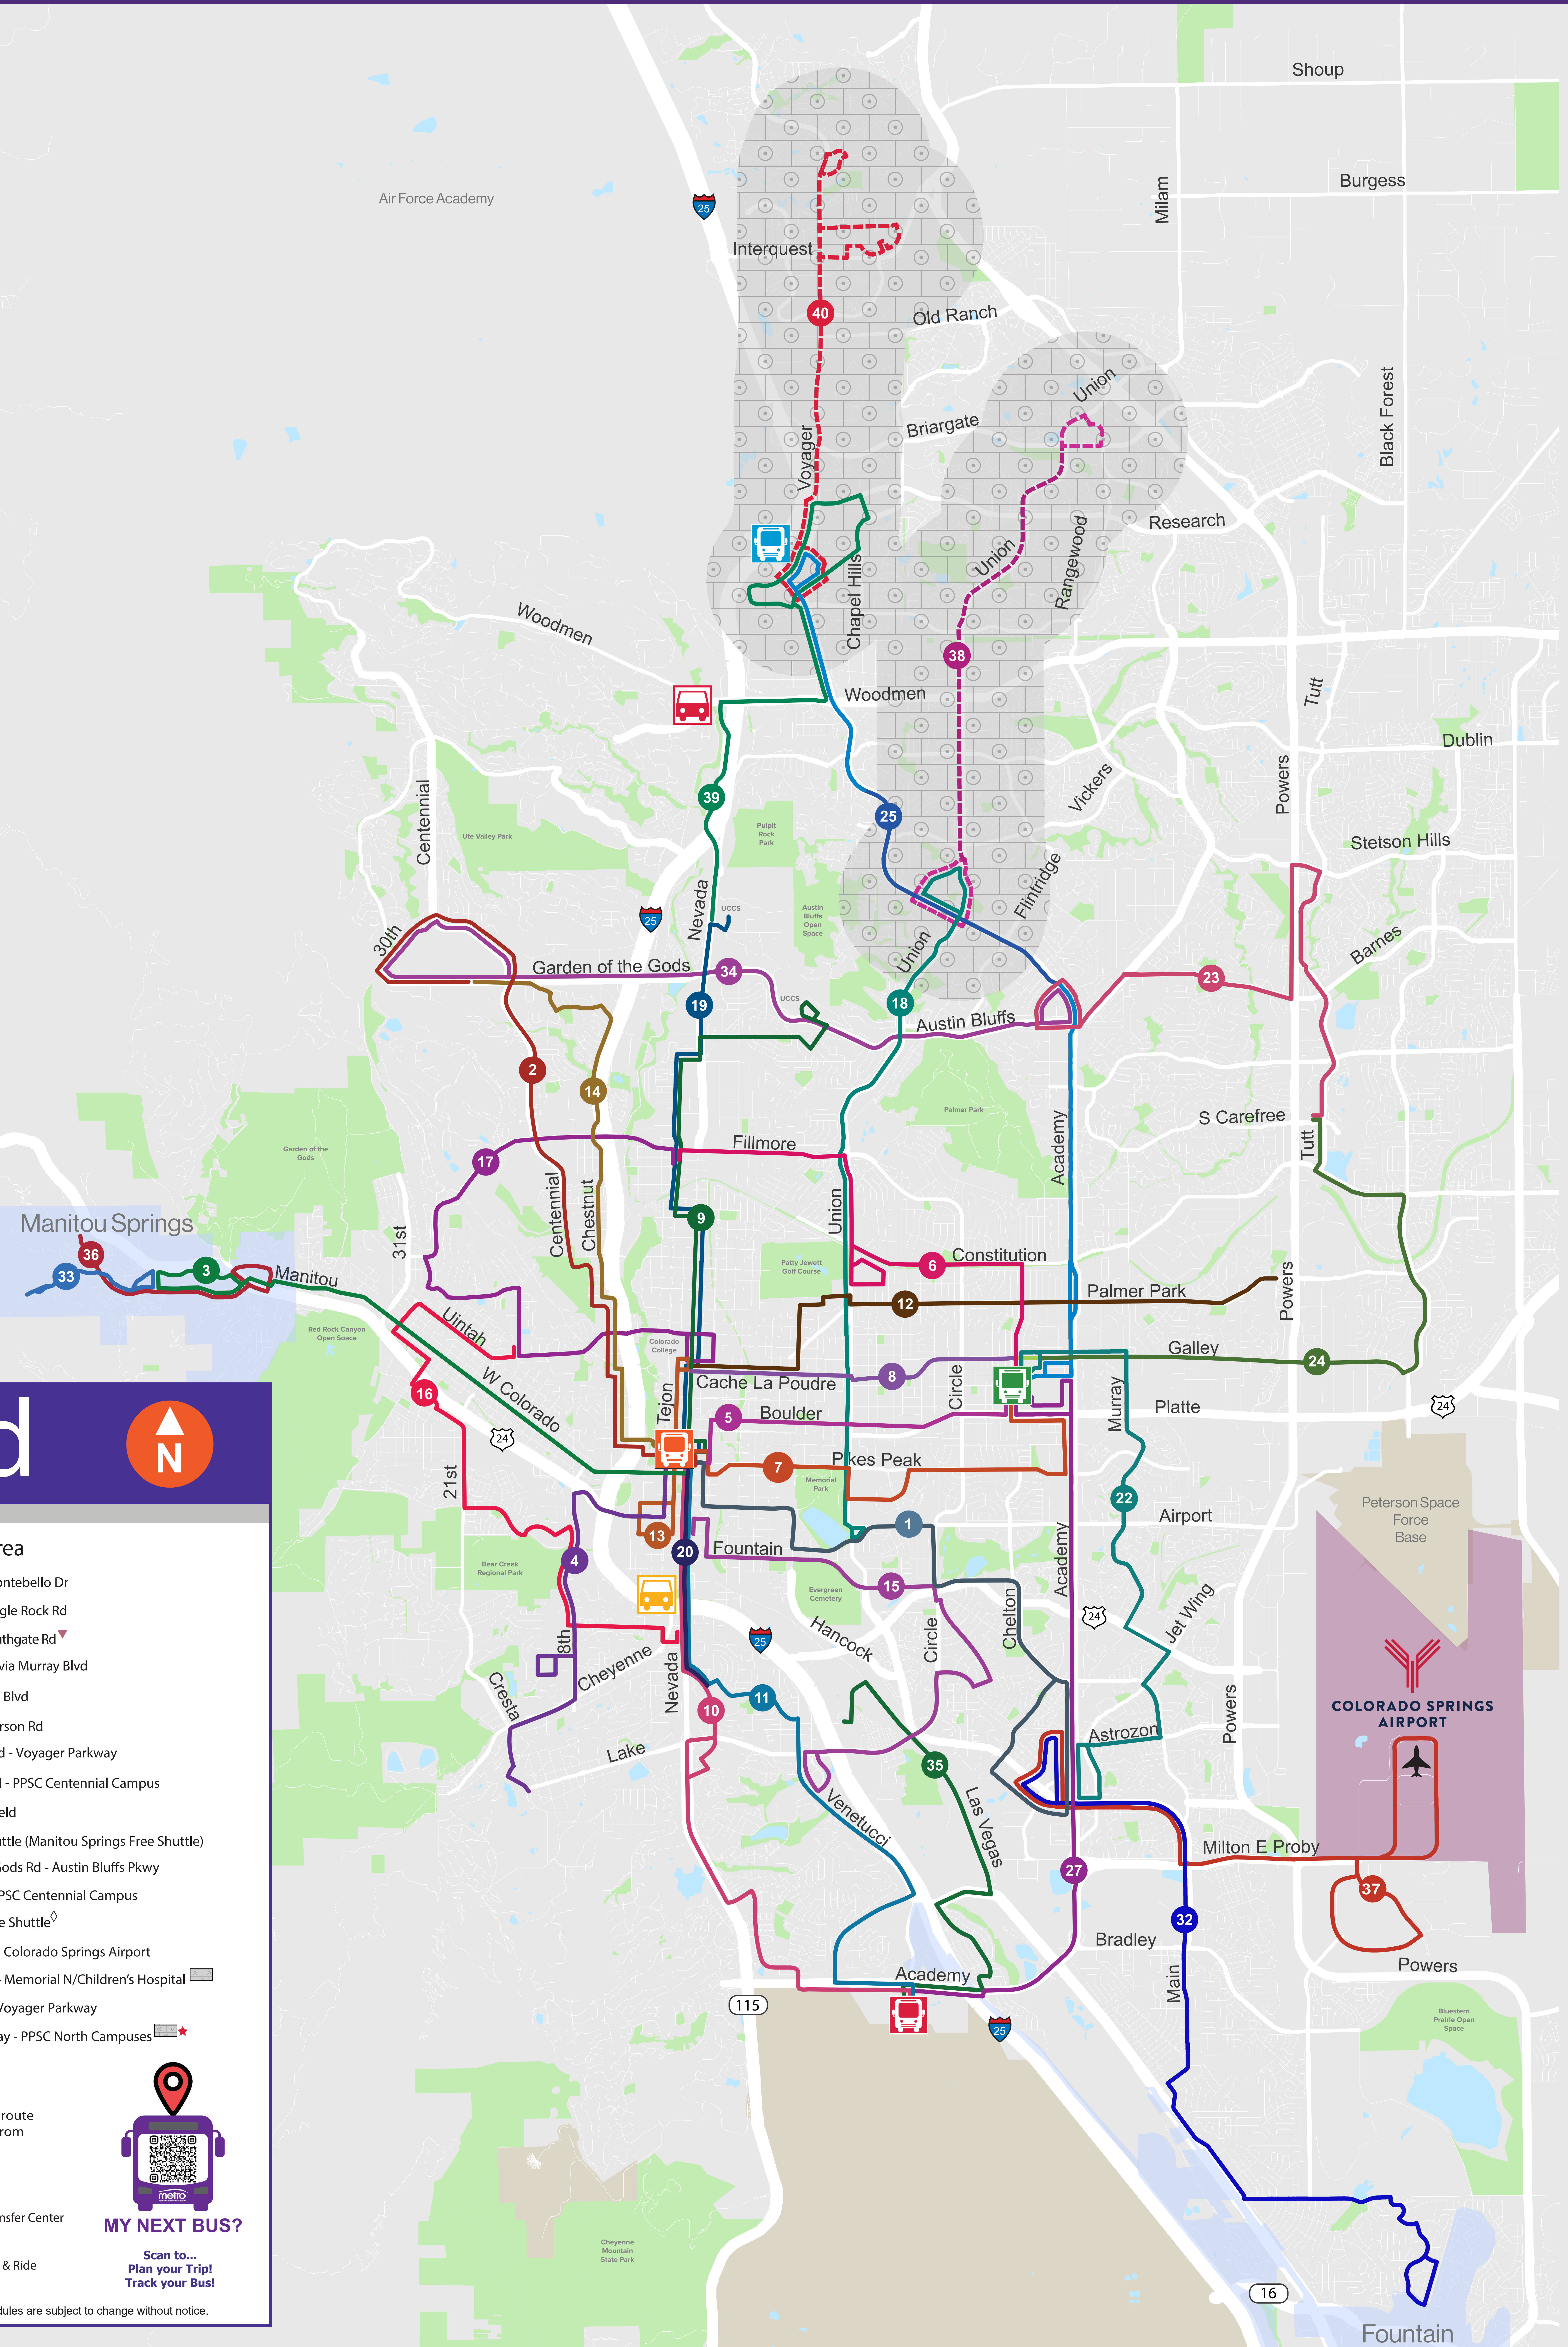

## Legend

Route	Service Area	Route	Service Area
1	Hillside - Hancock Plaza	18	Union Blvd - Montebello Dr
2	Centennial Blvd - Garden of the Gods Rd	19	Nevada Ave - Eagle Rock Rd
3	Colorado Ave - Manitou Ave	20	Downtown - Southgate Rd
4	8th St - Broadmoor	22	Southborough via Murray Blvd
5	Boulder St - Citadel Transfer Center	23	Barnes Rd - Tutt Blvd
6	Fillmore St - Citadel Transfer Center	24	Galley Rd - Peterson Rd
7	Pikes Peak Ave - Citadel Transfer Center	25	N Academy Blvd - Voyager Parkway
8	Cache La Poudre - Citadel Transfer Center	27	S Academy Blvd - PPSC Centennial Campus
9	Nevada Ave - UCCS	32	Security-Widefield
10	Hwy 115 - PPSC Centennial Campus	33	Incline/Cog Shuttle (Manitou Springs Free Shuttle)
11	World Arena - PPSC Centennial Campus	34	Garden of the Gods Rd - Austin Bluffs Pkwy
12	Palmer Park Blvd	35	Las Vegas St - PPSC Centennial Campus
13	THE ZEB - Downtown Shuttle	36	Manitou Avenue Shuttle
14	Chestnut St - Garden of the Gods Rd	37	Hancock Plaza - Colorado Springs Airport
15	East Fountain Blvd - Cheyenne Mountain Center	38	Montebello Dr - Memorial N/Children's Hospital
16	Brookside St - Uintah Gardens	39	Corporate Dr - Voyager Parkway
17	19th St - Fillmore St	40	Voyager Parkway - PPSC North Campuses

▼ Route 20 operates only on Saturday and Sunday.  
 ◇ Route 36 is a seasonal service operating late April through late September.  
 □ Routes 38 and 40 operate deviated fixed route service (indicated by dashed lines on route map). Riders may call 719-385-5702 in advance to request deviations up to 3/4 mile from published routes. Deviations are subject to a \$1 surcharge.  
 ★ Route 40 operates only during PPSC's Fall & Spring Academic Calendar.

**MY NEXT BUS?**

Scan to...  
Plan your Trip!  
Track your Bus!

Mountain Metro Transit cannot assume responsibility for delays or connection failures. Bus schedules are subject to change without notice.