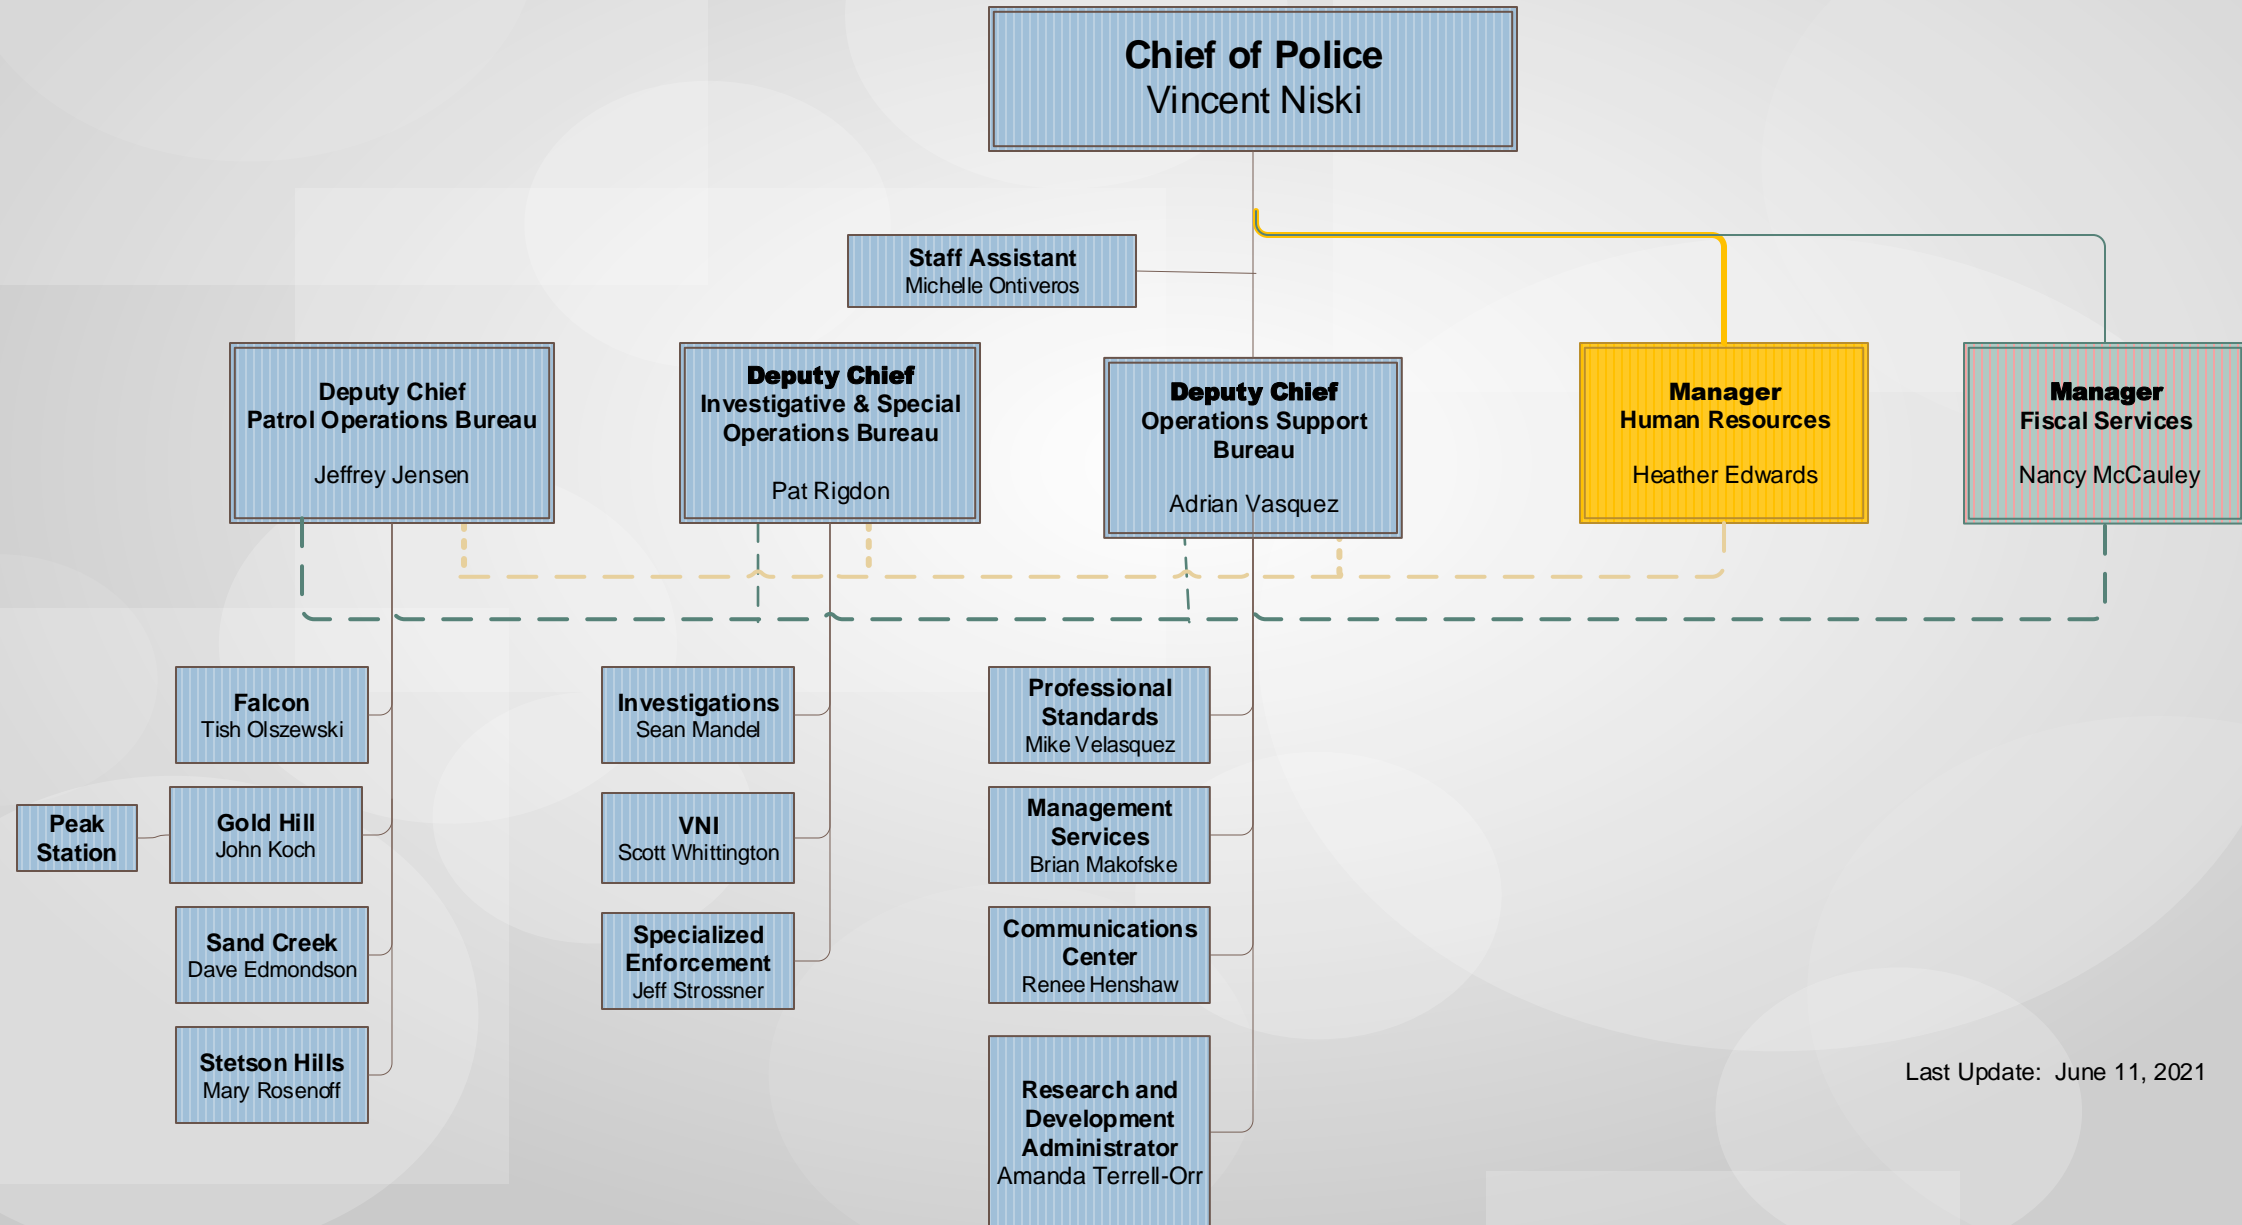

CSPD Organizational Chart

Last Update: June 11, 2021

Chief of Police

Staff Assistant

Deputy Chief
Patrol Operations Bureau

Deputy Chief
Investigative and Special Operations Bureau

Deputy Chief
Operations Support Bureau

Human Resources

Fiscal Services

Investigative and Special Operations Bureau

Investigations

**Metro Vice, Narcotics
and Intelligence**

Specialized Enforcement

**Investigations Division
Commander**

Senior Office Specialist