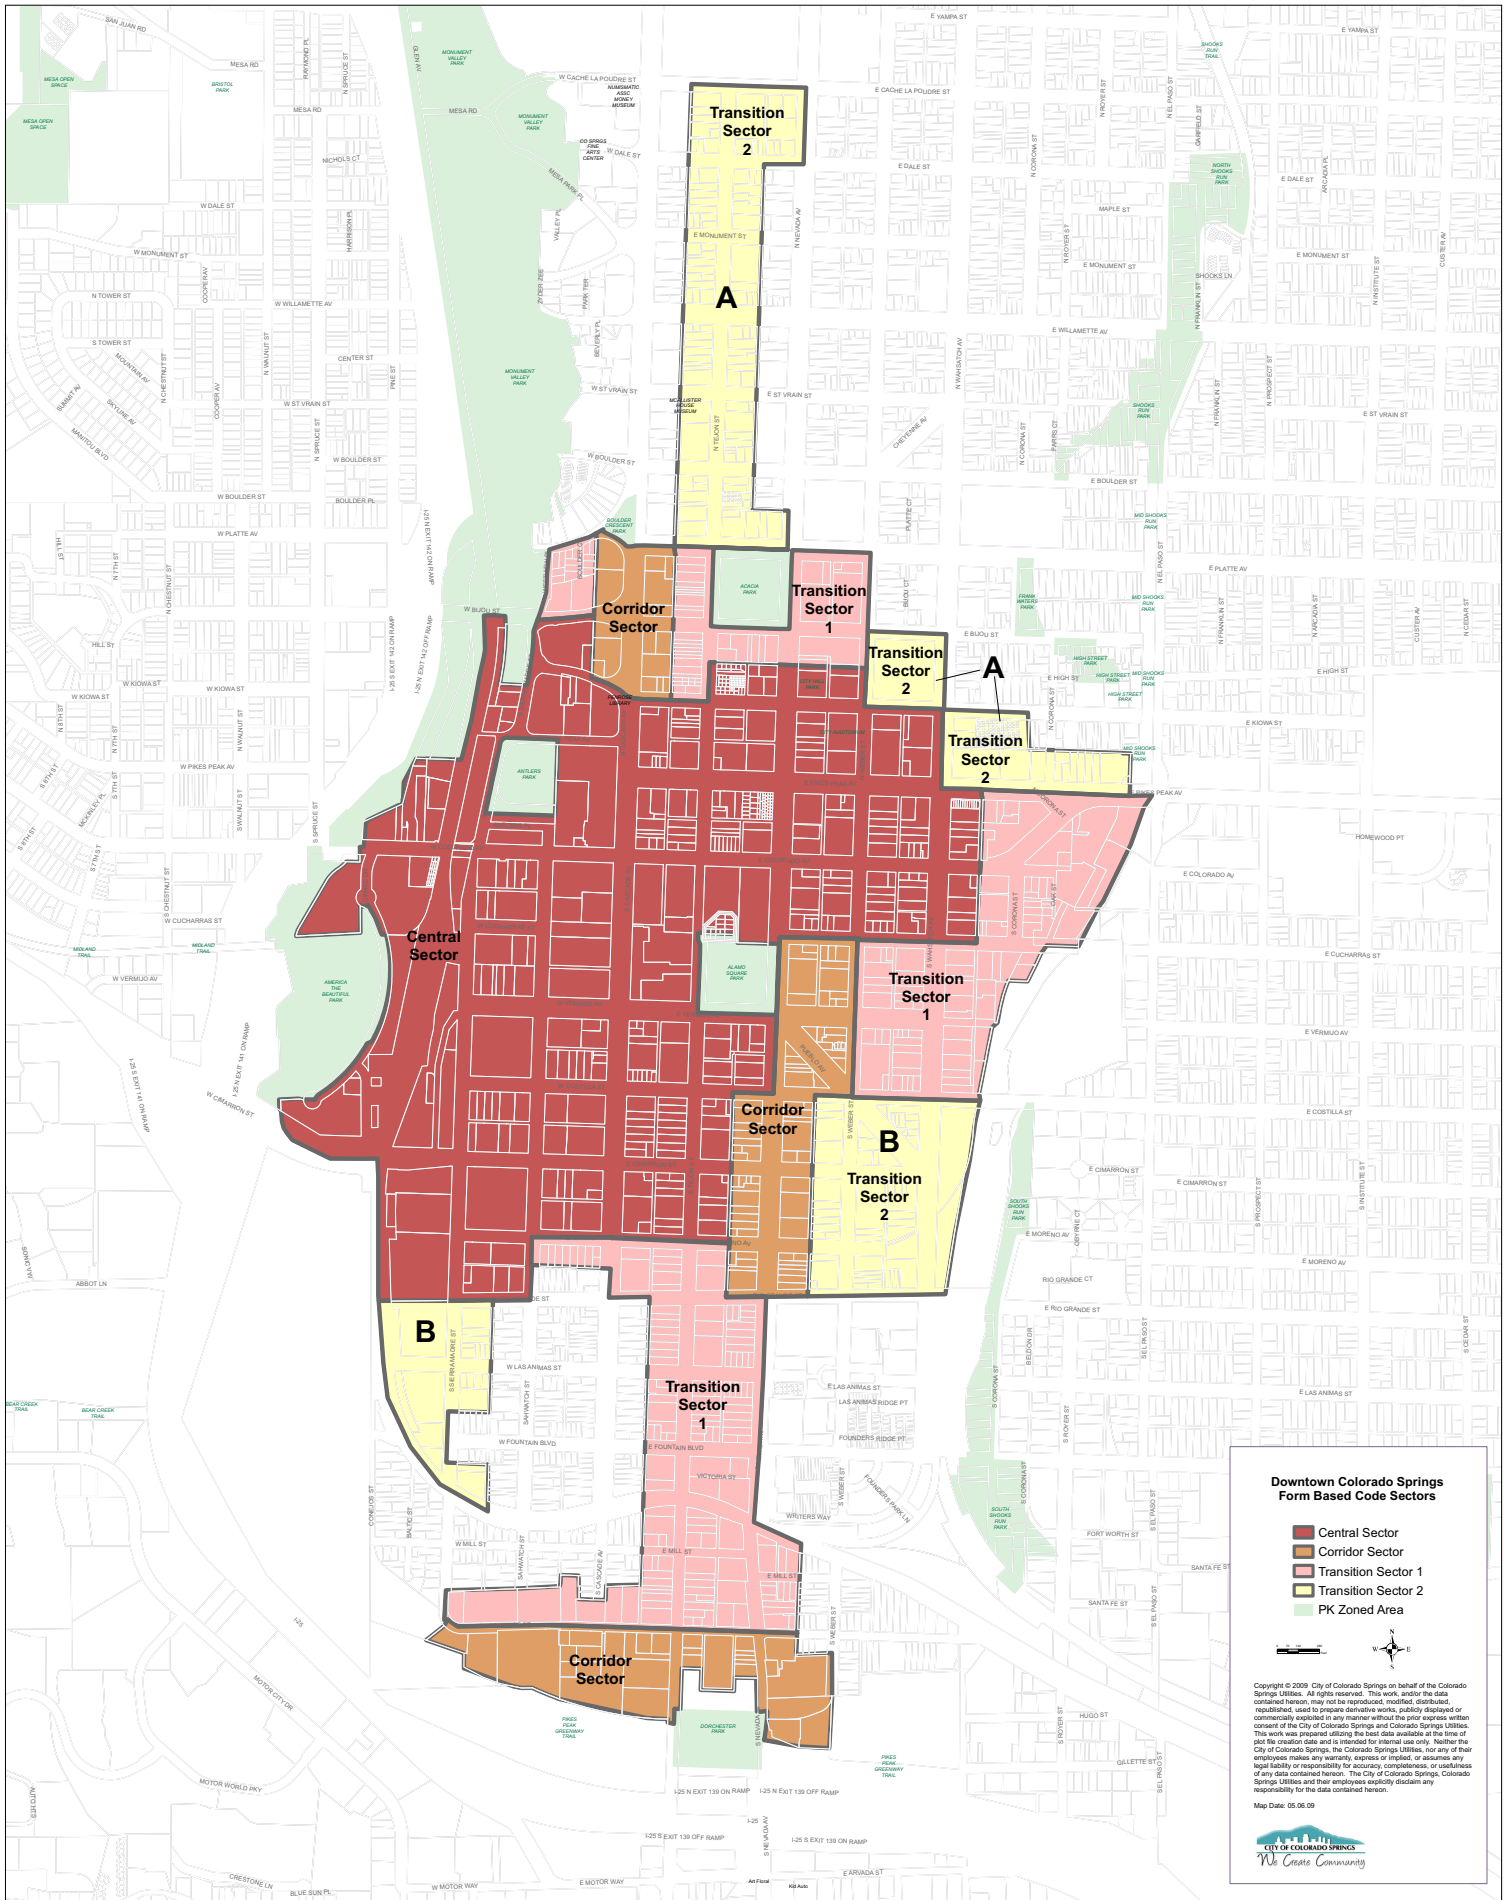

Downtown Colorado Springs Form Based Code Sectors