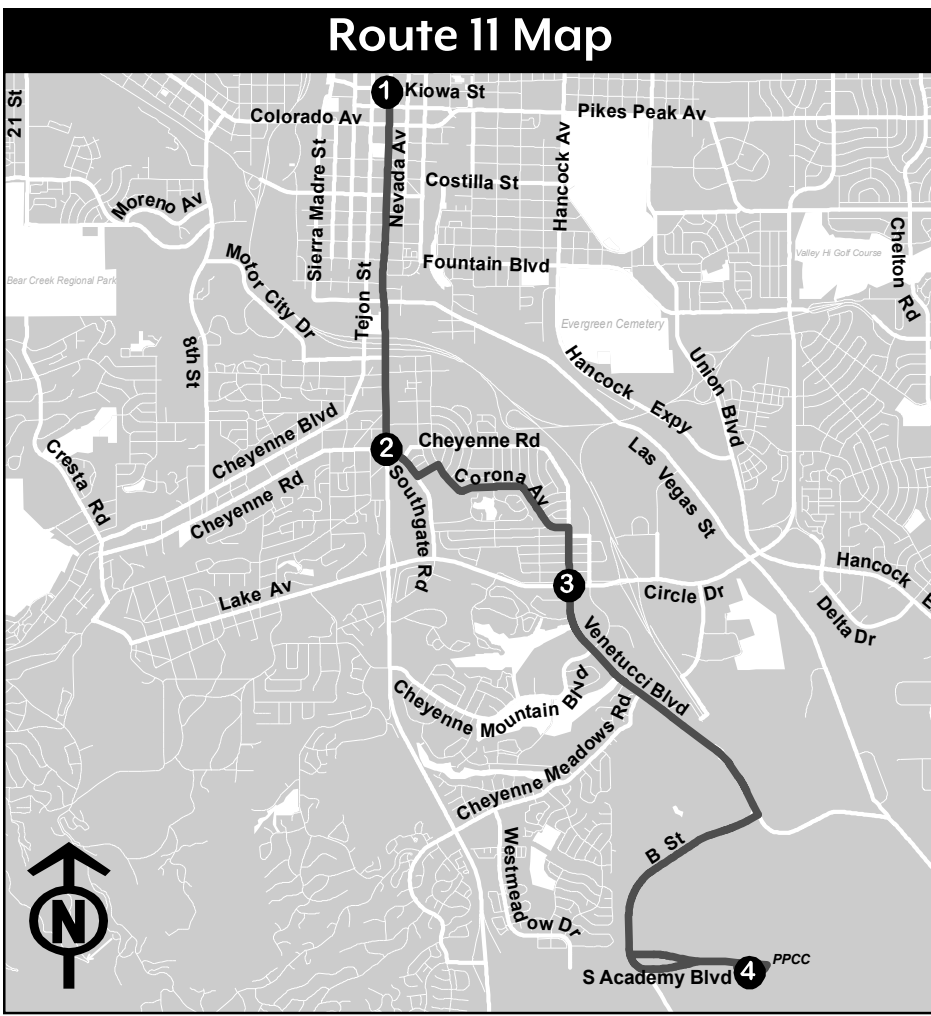

Route 11 Schedule: Sunday

Outbound: To Pikes Peak Community College, Centennial Campus

Stop	Station	Time										
1	Downtown Terminal	N/A	8:15 a.m.	9:15 a.m.	10:15 a.m.	11:15 a.m.	12:15 p.m.	1:15 p.m.	2:15 p.m.	3:15 p.m.	4:15 p.m.	5:15 p.m.
2	Southgate and Nevada	N/A	8:24 a.m.	9:24 a.m.	10:24 a.m.	11:24 a.m.	12:24 p.m.	1:24 p.m.	2:24 p.m.	3:24 p.m.	4:24 p.m.	5:24 p.m.
3	Lake and Venetucci	N/A	8:31 a.m.	9:31 a.m.	10:31 a.m.	11:31 a.m.	12:31 p.m.	1:31 p.m.	2:31 p.m.	3:31 p.m.	4:31 p.m.	5:31 p.m.
4	PPCC Centennial Campus	N/A	8:39 a.m.	9:39 a.m.	10:39 a.m.	11:39 a.m.	12:39 p.m.	1:39 p.m.	2:39 p.m.	3:39 p.m.	4:39 p.m.	5:39 p.m.

Inbound: To Downtown Terminal

Stop	Station	Time										
4	PPCC Centennial Campus	7:42 a.m.	8:42 a.m.	9:42 a.m.	10:42 a.m.	11:42 a.m.	12:42 p.m.	1:42 p.m.	2:42 p.m.	3:42 p.m.	4:42 p.m.	N/A
3	Lake and Venetucci	7:51 a.m.	8:51 a.m.	9:51 a.m.	10:51 a.m.	11:51 a.m.	12:51 p.m.	1:51 p.m.	2:51 p.m.	3:51 p.m.	4:51 p.m.	N/A
2	Southgate and Nevada	7:57 a.m.	8:57 a.m.	9:57 a.m.	10:57 a.m.	11:57 a.m.	12:57 p.m.	1:57 p.m.	2:57 p.m.	3:57 p.m.	4:57 p.m.	N/A
1	Downtown Terminal	8:05 a.m.	9:05 a.m.	10:05 a.m.	11:05 a.m.	12:05 p.m.	1:05 p.m.	2:05 p.m.	3:05 p.m.	4:05 p.m.	5:05 p.m.	N/A

Numbers on map correspond to numbers on schedules. Additional stops are located between timepoints.

Route 11 is interlined with Route 10 Monday through Friday. Please consult the Route 10 schedule for timepoints and information.

Schedules are subject to change. All times listed are approximate. For the most current route and schedule information, use My Next Bus real-time estimates with your phone, call 385-RIDE (7433), or visit mmtransit.com.

For more information, call 385-RIDE (7433) · mmtransit.com · Office hours: Monday through Friday, 8 a.m. to 5 p.m.