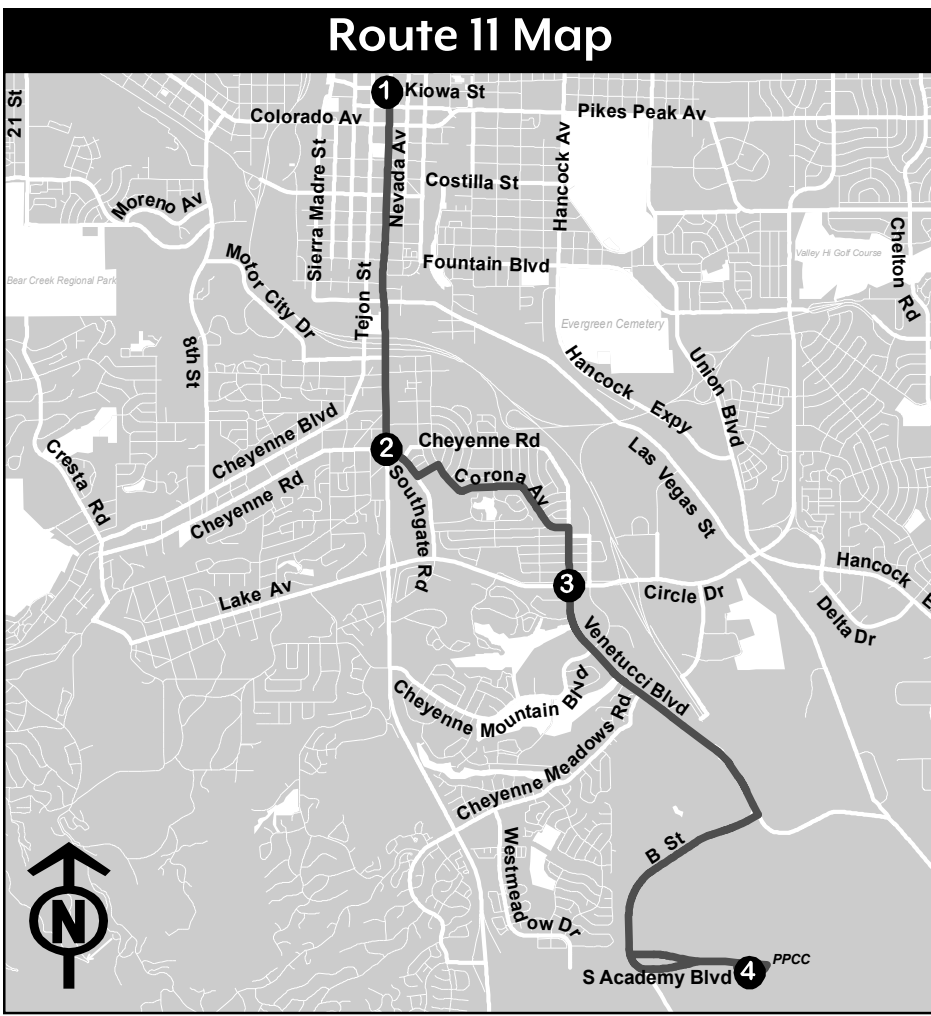

* This bus will continue as Route 10.

Route 11 Schedule: Saturday

Outbound: To Pikes Peak Community College, Centennial Campus

Stop	Station	Time															
1	Downtown Terminal	N/A	7:15 a.m.	8:15 a.m.	9:15 a.m.	10:15 a.m.	11:15 a.m.	12:15 p.m.	1:15 p.m.	2:15 p.m.	3:15 p.m.	4:15 p.m.	5:15 p.m.	6:15 p.m.	7:15 p.m.	8:15 p.m.	9:15 p.m.
2	Southgate and Nevada	N/A	7:25 a.m.	8:25 a.m.	9:25 a.m.	10:25 a.m.	11:25 a.m.	12:25 p.m.	1:25 p.m.	2:25 p.m.	3:25 p.m.	4:25 p.m.	5:25 p.m.	6:25 p.m.	7:24 p.m.	8:24 p.m.	9:24 p.m.
3	Lake and Venetucci	N/A	7:31 a.m.	8:31 a.m.	9:31 a.m.	10:31 a.m.	11:31 a.m.	12:31 p.m.	1:31 p.m.	2:31 p.m.	3:31 p.m.	4:31 p.m.	5:31 p.m.	6:31 p.m.	7:31 p.m.	8:31 p.m.	9:31 p.m.
4	PPCC Centennial Campus	N/A	7:39 a.m.	8:39 a.m.	9:39 a.m.	10:39 a.m.	11:39 a.m.	12:39 p.m.	1:39 p.m.	2:39 p.m.	3:39 p.m.	4:39 p.m.	5:39 p.m.	6:39 p.m.	7:39 p.m.	8:39 p.m.	9:39 p.m.

Route 11 Schedule: Sunday

Outbound: To Pikes Peak Community College, Centennial Campus

Stop	Station	Time										
1	Downtown Terminal	N/A	8:15 a.m.	9:15 a.m.	10:15 a.m.	11:15 a.m.	12:15 p.m.	1:15 p.m.	2:15 p.m.	3:15 p.m.	4:15 p.m.	5:15 p.m.
2	Southgate and Nevada	N/A	8:24 a.m.	9:24 a.m.	10:24 a.m.	11:24 a.m.	12:24 p.m.	1:24 p.m.	2:24 p.m.	3:24 p.m.	4:24 p.m.	5:24 p.m.
3	Lake and Venetucci	N/A	8:31 a.m.	9:31 a.m.	10:31 a.m.	11:31 a.m.	12:31 p.m.	1:31 p.m.	2:31 p.m.	3:31 p.m.	4:31 p.m.	5:31 p.m.
4	PPCC Centennial Campus	N/A	8:39 a.m.	9:39 a.m.	10:39 a.m.	11:39 a.m.	12:39 p.m.	1:39 p.m.	2:39 p.m.	3:39 p.m.	4:39 p.m.	5:39 p.m.

Numbers on map correspond to numbers on schedules. Additional stops are located between timepoints.

Route 11 is interlined with Route 10 Monday through Friday. Please consult the Route 10 schedule for timepoints and information.