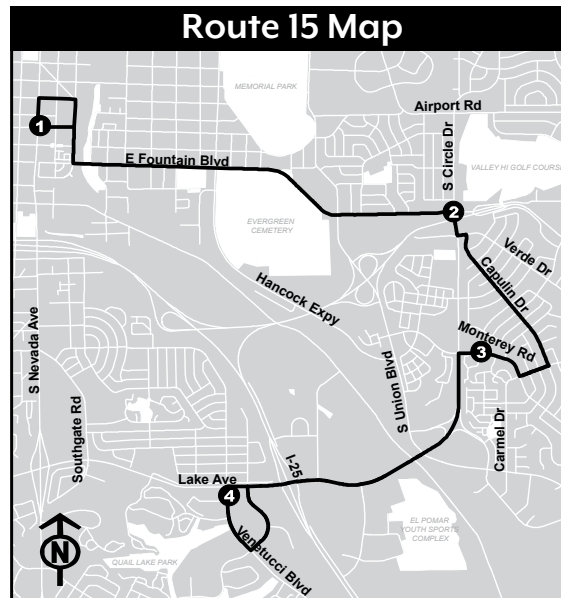

# Route 15: East Fountain Boulevard to Cheyenne Mountain Center

## Route 15 Schedule: Monday through Friday

### Outbound: To Cheyenne Mountain Center

Stop	Station	Time													
1	Rio Grande and Nevada	N/A	6:23 a.m.	7:23 a.m.	8:23 a.m.	9:23 a.m.	10:23 a.m.	11:23 a.m.	12:23 p.m.	1:23 p.m.	2:23 p.m.	3:23 p.m.	4:23 p.m.	5:23 p.m.	6:23 p.m.
2	Fountain and Circle	N/A	6:31 a.m.	7:31 a.m.	8:31 a.m.	9:31 a.m.	10:31 a.m.	11:31 a.m.	12:31 p.m.	1:31 p.m.	2:31 p.m.	3:31 p.m.	4:31 p.m.	5:31 p.m.	6:31 p.m.
3	Monterey Road and Shasta Drive	N/A	6:37 a.m.	7:37 a.m.	8:37 a.m.	9:37 a.m.	10:37 a.m.	11:37 a.m.	12:37 p.m.	1:37 p.m.	2:37 p.m.	3:37 p.m.	4:37 p.m.	5:37 p.m.	6:37 p.m.
4	Lake Avenue and Venetucci	N/A	6:46 a.m.	7:46 a.m.	8:46 a.m.	9:46 a.m.	10:46 a.m.	11:46 a.m.	12:46 p.m.	1:46 p.m.	2:46 p.m.	3:46 p.m.	4:46 p.m.	5:46 p.m.	6:46 p.m.

### Inbound: To Rio Grande and Nevada

Stop	Station	Time													
4	Lake Avenue and Venetucci	5:51 a.m.	6:51 a.m.	7:51 a.m.	8:51 a.m.	9:51 a.m.	10:51 a.m.	11:51 a.m.	12:51 p.m.	1:51 p.m.	2:51 p.m.	3:51 p.m.	4:51 p.m.	5:51 p.m.	N/A
3	Monterey Road and Shasta Drive	5:56 a.m.	6:56 a.m.	7:56 a.m.	8:56 a.m.	9:56 a.m.	10:56 a.m.	11:56 a.m.	12:56 p.m.	1:56 p.m.	2:56 p.m.	3:56 p.m.	4:56 p.m.	5:56 p.m.	N/A
2	Fountain and Circle	6:03 a.m.	7:03 a.m.	8:03 a.m.	9:03 a.m.	10:03 a.m.	11:03 a.m.	12:03 p.m.	1:03 p.m.	2:03 p.m.	3:03 p.m.	4:03 p.m.	5:03 p.m.	6:03 p.m.	N/A
1	Rio Grande and Nevada	6:11 a.m.	7:11 a.m.	8:11 a.m.	9:11 a.m.	10:11 a.m.	11:11 a.m.	12:11 p.m.	1:11 p.m.	2:11 p.m.	3:11 p.m.	4:11 p.m.	5:11 p.m.	6:11 p.m.	N/A