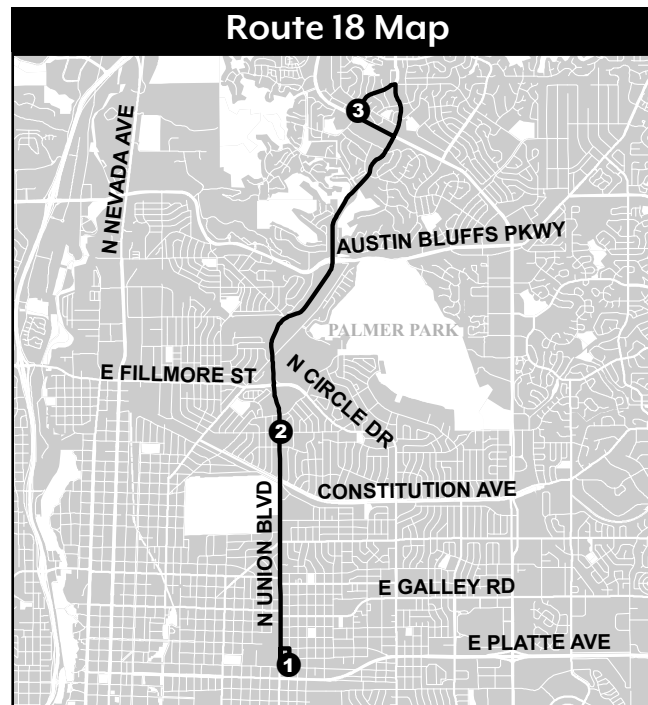

Route 18: Union Boulevard to Montebello Drive

Route 18 Schedule: Monday through Friday

Outbound: To Montebello

Stop	Station	Time																	
1	Bonfoy and Boulder	N/A	6:23 a.m.	7:08 a.m.	7:53 a.m.	8:38 a.m.	9:23 a.m.	10:08 a.m.	10:53 a.m.	11:38 a.m.	12:23 p.m.	1:08 p.m.	1:53 p.m.	2:38 p.m.	3:23 p.m.	4:08 p.m.	4:53 p.m.	5:38 p.m.	6:23 p.m.
2	Union and Van Buren	N/A	6:29 a.m.	7:14 a.m.	7:59 a.m.	8:44 a.m.	9:29 a.m.	10:14 a.m.	10:59 a.m.	11:44 a.m.	12:29 p.m.	1:14 p.m.	1:59 p.m.	2:44 p.m.	3:29 p.m.	4:14 p.m.	4:59 p.m.	5:44 p.m.	6:29 p.m.
3	Montebello and Montebello Square	N/A	6:40 a.m.	7:25 a.m.	8:10 a.m.	8:55 a.m.	9:40 a.m.	10:25 a.m.	11:10 a.m.	11:55 a.m.	12:40 p.m.	1:25 p.m.	2:10 p.m.	2:55 p.m.	3:40 p.m.	4:25 p.m.	5:10 p.m.	5:55 p.m.	6:40 p.m.

Inbound: To Boulder

Stop	Station	Time																	
3	Montebello and Montebello Square	6:00 a.m.	6:45 a.m.	7:30 a.m.	8:15 a.m.	9:00 a.m.	9:45 a.m.	10:30 a.m.	11:15 a.m.	12:00 p.m.	12:45 p.m.	1:30 p.m.	2:15 p.m.	3:00 p.m.	3:45 p.m.	4:30 p.m.	5:15 p.m.	6:00 p.m.	N/A
2	Union and Van Buren	6:09 a.m.	6:54 a.m.	7:39 a.m.	8:24 a.m.	9:09 a.m.	9:54 a.m.	10:39 a.m.	11:24 a.m.	12:09 p.m.	12:54 p.m.	1:39 p.m.	2:24 p.m.	3:09 p.m.	3:54 p.m.	4:39 p.m.	5:24 p.m.	6:09 p.m.	N/A
1	Bonfoy and Boulder	6:16 a.m.	7:01 a.m.	7:46 a.m.	8:31 a.m.	9:16 a.m.	10:01 a.m.	10:46 a.m.	11:31 a.m.	12:16 p.m.	1:01 p.m.	1:46 p.m.	2:31 p.m.	3:16 p.m.	4:01 p.m.	4:46 p.m.	5:31 p.m.	6:16 p.m.	N/A

Numbers on map correspond to numbers on schedules.

Additional stops are located between timepoints.

Schedules are subject to change. All times listed are approximate.

For the most current route and schedule information, use My Next Bus real-time estimates with your phone, call 385-RIDE (7433), or visit mmtransit.com.