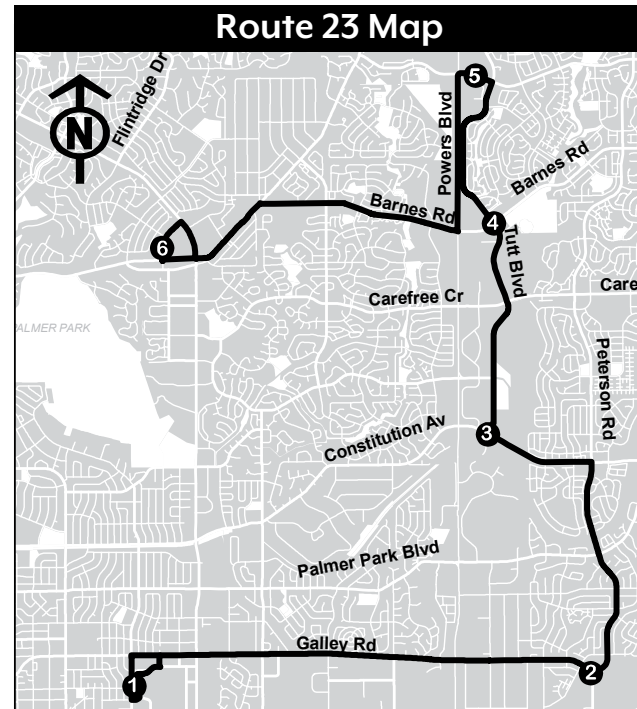

Inbound: To Citadel Mall Transfer Center

Stop	Station	Time																		
6	Morning Sun	7:51 a.m.	8:51 a.m.	9:51 a.m.	10:51 a.m.	11:51 a.m.	12:51 p.m.	1:51 p.m.	2:51 p.m.	3:51 p.m.	4:51 p.m.	5:51 p.m.	6:51 p.m.	7:51 p.m.	8:51 p.m.	N/A	N/A			
5	Stetson Hills and Tutt	8:04 a.m.	9:04 a.m.	10:04 a.m.	11:04 a.m.	12:04 p.m.	1:04 p.m.	2:04 p.m.	3:04 p.m.	4:04 p.m.	5:04 p.m.	6:04 p.m.	7:04 p.m.	8:04 p.m.	9:04 p.m.	N/A	N/A			
4	Tutt and Barnes	8:09 a.m.	9:09 a.m.	10:09 a.m.	11:09 a.m.	12:09 p.m.	1:09 p.m.	2:09 p.m.	3:09 p.m.	4:09 p.m.	5:09 p.m.	6:09 p.m.	7:09 p.m.	8:09 p.m.	9:09 p.m.	N/A	N/A			
3	Constitution and Waynoka	8:16 a.m.	9:16 a.m.	10:16 a.m.	11:16 a.m.	12:16 p.m.	1:16 p.m.	2:16 p.m.	3:16 p.m.	4:16 p.m.	5:16 p.m.	6:16 p.m.	7:16 p.m.	8:16 p.m.	9:16 p.m.	N/A	N/A			
2	Peterson and Galley	8:23 a.m.	9:23 a.m.	10:23 a.m.	11:23 a.m.	12:23 p.m.	1:23 p.m.	2:23 p.m.	3:23 p.m.	4:23 p.m.	5:23 p.m.	6:23 p.m.	7:23 p.m.	8:23 p.m.	9:23 p.m.	N/A	N/A			
1	Citadel	8:38 a.m.	9:38 a.m.	10:38 a.m.	11:38 a.m.	12:38 p.m.	1:38 p.m.	2:38 p.m.	3:38 p.m.	4:38 p.m.	5:38 p.m.	6:38 p.m.	7:38 p.m.	8:38 p.m.	9:38 p.m.	N/A	N/A			

Numbers on map correspond to numbers on schedules. Additional stops are located between timepoints.

Schedules are subject to change. All times listed are approximate.

For the most current route and schedule information, use My Next Bus real-time estimates with your phone, call 385-RIDE (7433), or visit mmtransit.com.