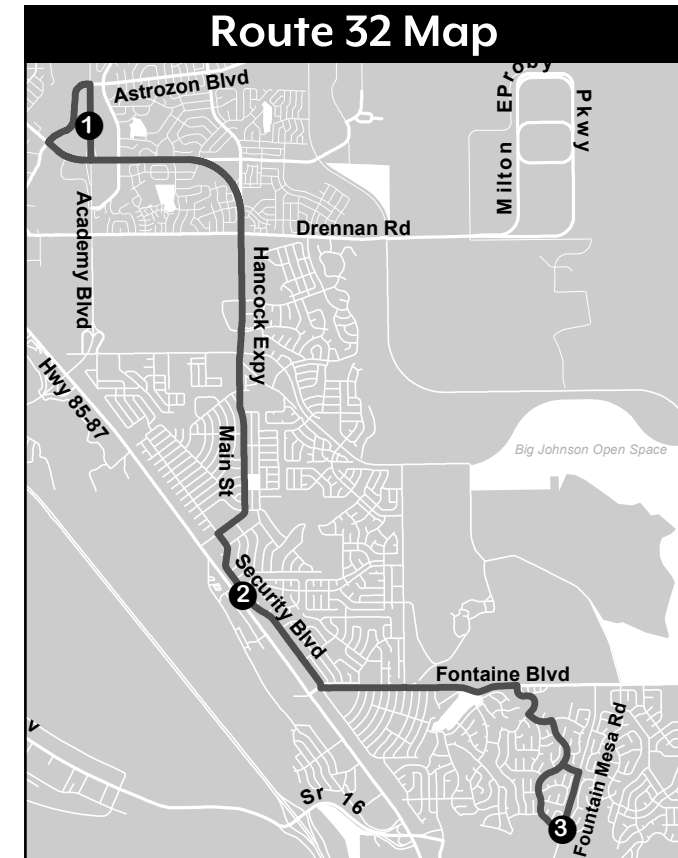

* This bus will continue as Route 1.

Route 32 Schedule: Saturday

Outbound: To Caballero

Stop	Station	Time													
1	Academy and Astrozon	N/A	N/A	7:42 a.m.	8:42 a.m.	9:42 a.m.	10:42 a.m.	11:42 a.m.	12:42 p.m.	1:42 p.m.	2:42 p.m.	3:42 p.m.	4:42 p.m.	5:42 p.m.	6:42 p.m.
2	Security and Zuni	N/A	N/A	7:55 a.m.	8:55 a.m.	9:55 a.m.	10:55 a.m.	11:55 a.m.	12:55 p.m.	1:55 p.m.	2:55 p.m.	3:55 p.m.	4:55 p.m.	5:55 p.m.	6:55 p.m.
3	Grand Peak and Caballero	N/A	N/A	8:07 a.m.	9:07 a.m.	10:07 a.m.	11:07 a.m.	12:07 p.m.	1:07 p.m.	2:07 p.m.	3:07 p.m.	4:07 p.m.	5:07 p.m.	6:07 p.m.	7:07 p.m.

Inbound: To Hancock Plaza

Stop	Station	Time													
3	Grand Peak and Caballero	6:07 a.m.	7:07 a.m.	8:07 a.m.	9:07 a.m.	10:07 a.m.	11:07 a.m.	12:07 p.m.	1:07 p.m.	2:07 p.m.	3:07 p.m.	4:07 p.m.	5:07 p.m.	6:07 p.m.	N/A
2	Security and Zuni	6:18 a.m.	7:18 a.m.	8:18 a.m.	9:18 a.m.	10:18 a.m.	11:18 a.m.	12:18 p.m.	1:18 p.m.	2:18 p.m.	3:18 p.m.	4:18 p.m.	5:18 p.m.	6:18 p.m.	N/A
1	Academy and Astrozon	6:32 a.m.*	7:32 a.m.*	8:32 a.m.*	9:32 a.m.*	10:32 a.m.*	11:32 a.m.*	12:32 p.m.*	1:32 p.m.*	2:32 p.m.*	3:32 p.m.*	4:32 p.m.*	5:32 p.m.*	6:32 p.m.	N/A

* This bus will continue as Route 1.

Numbers on map correspond to numbers on schedules.

Additional stops are located between timepoints.

Route 32 is interlined with Route 1. Please consult the Route 1 schedule for timepoints and information.

Schedules are subject to change. All times listed are approximate.

For the most current route and schedule information, use My Next Bus real-time estimates with your phone, call 385-RIDE (7433), or visit mmtransit.com.