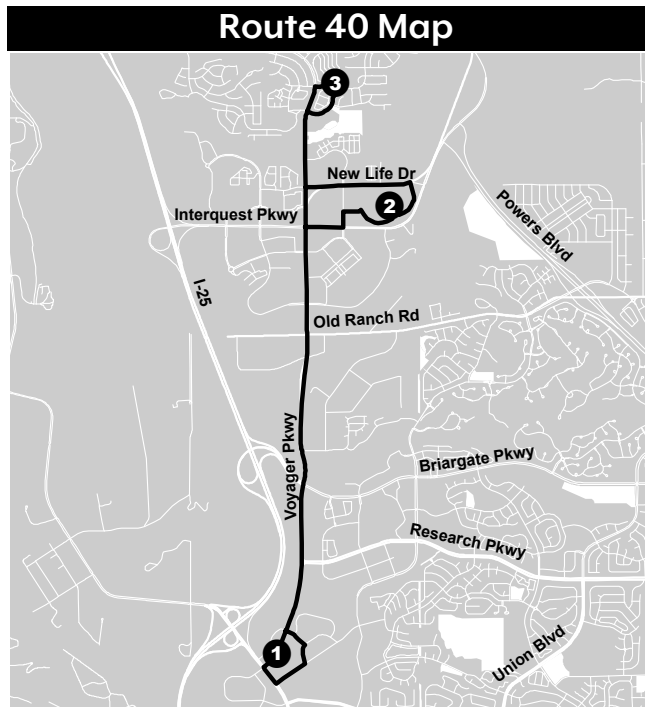

## Route 40 Schedule: Monday through Friday

### Outbound: To Pikes Peak Community College – Center of Healthcare Education and Simulation

Stop	Station	Time														
1	Voyager Parkway	7:34 a.m.	8:14 a.m.	8:54 a.m.	9:34 a.m.	10:14 a.m.	10:54 a.m.	11:34 a.m.	12:14 p.m.	12:54 p.m.	1:34 p.m.	2:14 p.m.	2:54 p.m.	3:34 p.m.	4:14 p.m.	4:54 p.m.
2	PPCC Rampart Range Campus	7:43 a.m.	8:23 a.m.	9:03 a.m.	9:43 a.m.	10:23 a.m.	11:03 a.m.	11:43 a.m.	12:23 p.m.	1:03 p.m.	1:43 p.m.	2:23 p.m.	3:03 p.m.	3:43 p.m.	4:23 p.m.	5:03 p.m.
3	PPCC Center of Healthcare Education and Simulation	7:50 a.m.	8:30 a.m.	9:10 a.m.	9:50 a.m.	10:30 a.m.	11:10 a.m.	11:50 a.m.	12:30 p.m.	1:10 p.m.	1:50 p.m.	2:30 p.m.	3:10 p.m.	3:50 p.m.	4:30 p.m.	5:10 p.m.

### Inbound: To Voyager Parkway

Stop	Station	Time														
3	PPCC Center of Healthcare Education and Simulation	7:50 a.m.	8:30 a.m.	9:10 a.m.	9:50 a.m.	10:30 a.m.	11:10 a.m.	11:50 a.m.	12:30 p.m.	1:10 p.m.	1:50 p.m.	2:30 p.m.	3:10 p.m.	3:50 p.m.	4:30 p.m.	5:10 p.m.
2	PPCC Rampart Range Campus	7:57 a.m.	8:37 a.m.	9:17 a.m.	9:57 a.m.	10:37 a.m.	11:17 a.m.	11:57 a.m.	12:37 p.m.	1:17 p.m.	1:57 p.m.	2:37 p.m.	3:17 p.m.	3:57 p.m.	4:37 p.m.	5:17 p.m.
1	Voyager Parkway	8:08 a.m.	8:48 a.m.	9:28 a.m.	10:08 a.m.	10:48 a.m.	11:28 a.m.	12:08 p.m.	12:48 p.m.	1:28 p.m.	2:08 p.m.	2:48 p.m.	3:28 p.m.	4:08 p.m.	4:48 p.m.	5:28 p.m.