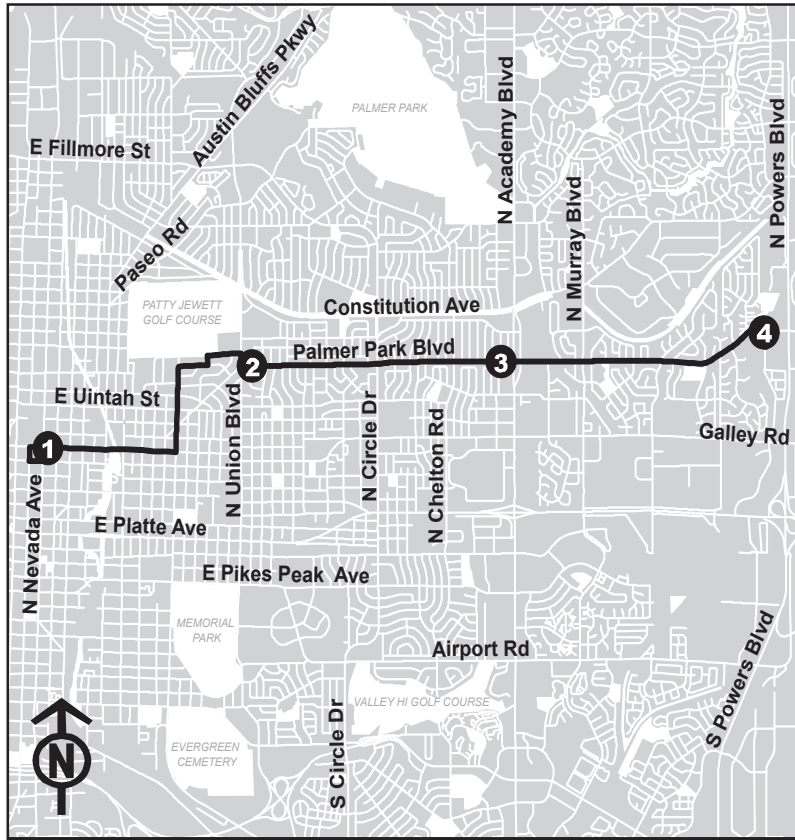

12 Palmer Park Blvd

Effective Sept. 29, 2019

Numbers on map correspond to numbers on schedules.

Additional stops are located between timepoints.

Rt 12 Monday - Friday

To Space Center Dr.				To Cache La Poudre/Nevada			
Cache La Poudre & Nevada ①	Palmer Park & Union ②	Palmer Park & Academy ③	Palmer Park & Space Center ④	Palmer Park & Space Center ④	Palmer Park & Academy ③	Palmer Park & Union ②	Cache la Poudre & Nevada ①
---	---	---	---	5:53a	5:59a	6:04a	6:15a
6:25a	6:34a	6:41a	6:49a	6:50a	6:57a	7:03a	7:15a
7:25a	7:34a	7:41a	7:49a	7:50a	7:57a	8:03a	8:15a
8:25a	8:34a	8:41a	8:49a	8:50a	8:57a	9:03a	9:15a
9:25a	9:34a	9:41a	9:49a	9:50a	9:57a	10:03a	10:15a
10:25a	10:34a	10:41a	10:49a	10:50a	10:57a	11:03a	11:15a
11:25a	11:34a	11:41a	11:49a	11:50a	11:57a	12:03p	12:15p
12:25p	12:34p	12:41p	12:49p	12:50p	12:57p	1:03p	1:15p
1:25p	1:34p	1:41p	1:49p	1:50p	1:57p	2:03p	2:15p
2:25p	2:34p	2:41p	2:49p	2:50p	2:57p	3:03p	3:15p
3:25p	3:34p	3:41p	3:49p	3:50p	3:57p	4:03p	4:15p
4:25p	4:34p	4:41p	4:49p	4:50p	4:57p	5:03p	5:15p
5:25p	5:34p	5:41p	5:49p	5:50p	5:57p	6:03p	6:15p
6:25p	6:34p	6:41p	6:49p	---	---	---	---