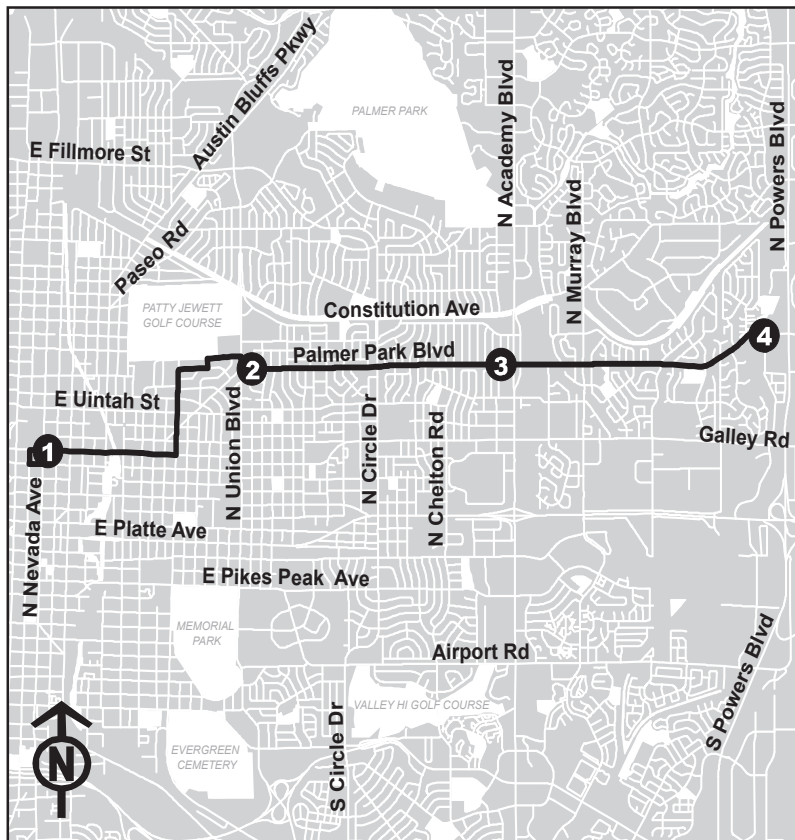

12 Palmer Park Blvd

Effective April 28, 2019

Numbers on map correspond to numbers on schedules.

Additional stops are located between timepoints.

Rt 12 Monday - Friday

To Space Center Dr.				To Cache La Poudre/Nevada			
Cache La Poudre & Nevada ①	Palmer Park & Union ②	Palmer Park & Academy ③	Palmer Park & Space Center ④	Palmer Park & Space Center ④	Palmer Park & Academy ③	Palmer Park & Union ②	Cache la Poudre & Nevada ①
---	---	---	---	5:53a	5:59a	6:04a	6:15a
6:25a	6:34a	6:41a	6:49a	6:50a	6:57a	7:03a	7:15a
7:25a	7:34a	7:41a	7:49a	7:50a	7:57a	8:03a	8:15a
8:25a	8:34a	8:41a	8:49a	8:50a	8:57a	9:03a	9:15a
9:25a	9:34a	9:41a	9:49a	9:50a	9:57a	10:03a	10:15a
10:25a	10:34a	10:41a	10:49a	10:50a	10:57a	11:03a	11:15a
11:25a	11:34a	11:41a	11:49a	11:50a	11:57a	12:03p	12:15p
12:25p	12:34p	12:41p	12:49p	12:50p	12:57p	1:03p	1:15p
1:25p	1:34p	1:41p	1:49p	1:50p	1:57p	2:03p	2:15p
2:25p	2:34p	2:41p	2:49p	2:50p	2:57p	3:03p	3:15p
3:25p	3:34p	3:41p	3:49p	3:50p	3:57p	4:03p	4:15p
4:25p	4:34p	4:41p	4:49p	4:50p	4:57p	5:03p	5:15p
5:25p	5:34p	5:41p	5:49p	5:50p	5:57p	6:03p	6:15p
6:25p	6:34p	6:41p	6:49p	---	---	---	---