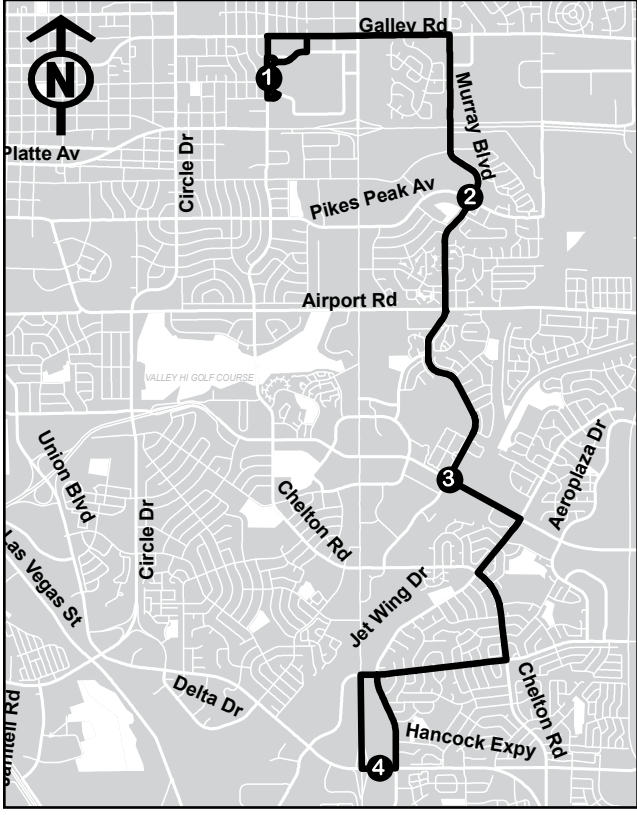

22 Southborough via Murray Blvd

Effective April 25, 2021

Numbers on map correspond to numbers on schedules.

Additional stops are located between timepoints.

RT 22 Monday-Friday

To Hancock Plaza				To Citadel Mall Transfer Center			
Citadel	Murray & Pikes Peak	Fountain & Murray	Hancock & Jet Wing	Hancock & Jet Wing	Murray & Fountain	Murray & Pikes Peak	Citadel
1	2	3	4	4	3	2	1
6:50a	6:59a	7:04a	7:13a	6:20a	6:28a	6:33a	6:43a
7:50a	7:59a	8:04a	8:13a	7:18a	7:27a	7:32a	7:43a
8:50a	8:59a	9:04a	9:13a	8:18a	8:27a	8:32a	8:43a
9:50a	9:59a	10:04a	10:13a	9:18a	9:27a	9:32a	9:43a
10:50a	10:59a	11:04a	11:13a	10:18a	10:27a	10:32a	10:43a
11:50a	11:59a	12:04p	12:13p	11:18a	11:27a	11:32a	11:43a
12:50p	12:59p	1:04p	1:13p	12:18p	12:27p	12:32p	12:43p
1:50p	1:59p	2:04p	2:13p	1:18p	1:27p	1:32p	1:43p
2:50p	2:59p	3:04p	3:13p	2:18p	2:27p	2:32p	2:43p
3:50p	3:59p	4:04p	4:13p	3:18p	3:27p	3:32p	3:43p
4:50p	4:59p	5:04p	5:13p	4:18p	4:27p	4:32p	4:43p
5:50p	5:59p	6:04p	6:13p	5:18p	5:27p	5:32p	5:43p
6:50p	6:59p	7:04p	7:13p	6:18p	6:27p	6:32p	6:43p
7:50p	7:59p	8:04p	8:13p	7:18p	7:27p	7:32p	7:43p
8:50p	8:59p	9:04p	9:13p	8:18p	8:27p	8:32p	8:43p
9:43p	9:51p	9:55p	10:03p	9:16p	9:24p	9:28p	9:38p
				----	----	----	----