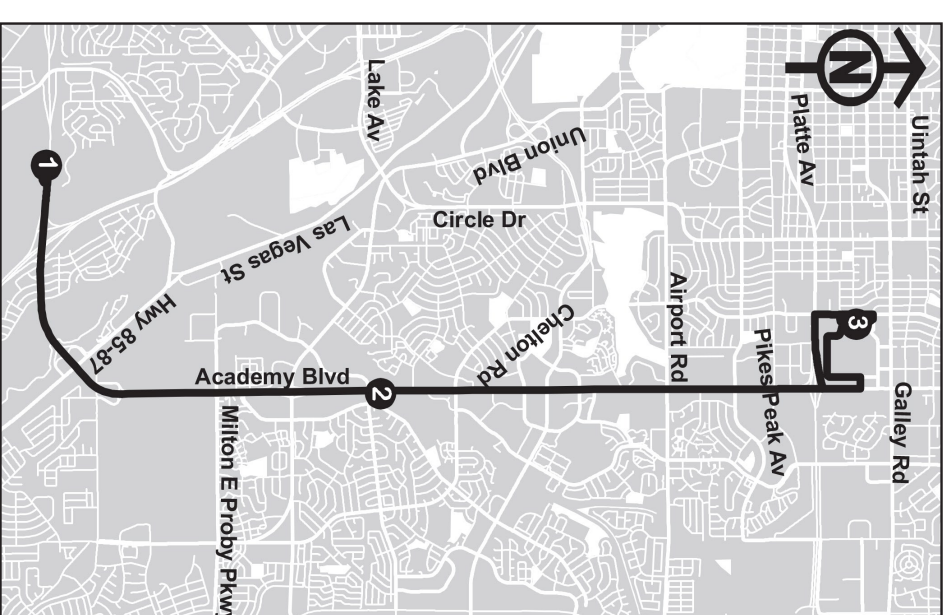

Numbers on map correspond to numbers on schedules.

Additional stops are located between timepoints.

FOR INFORMATION IN SPANISH: Please contact MMT at 719-385-RIDE (7433) and a Spanish speaking customer service representative may be available for assistance, or email transitinfo@springsgov.com and an MMT representative will respond as quickly as possible.

PARA OBTENER INFORMACIÓN EN ESPAÑOL:

Comuníquese con MMT al 719-385-RIDE (7433) y un representante de atención al cliente de habla hispana puede estar disponible para asistencia, o envíe un correo electrónico a transitinfo@springsgov.com y un representante de MMT le responderá lo más rápido posible.

ACCESSIBLE SERVICE: All buses are wheelchair lift equipped.

BIKES: All buses are equipped with bike racks. Racks can accommodate two bikes and are available on a first-come, first-served basis with a limit of one bike per person. Please note, for safety reasons, bicycles are not permitted inside the bus. If the rack is full, please wait for the next available bus.

OPERATING HOURS: Hours of operation vary depending on the route and day of the week. Please see individual route schedules for exact hours of operation.

HOLIDAY HOURS: Thanksgiving Day, Christmas Day and New Year's Day there is no bus service. Memorial Day, Independence Day and Labor Day there is limited bus service; ONLY bus routes that normally provide service on Sunday will provide that same Sunday service on these three holidays.

CUSTOMER SERVICE: Located at 1015 Transit Drive. Office is open Monday-Friday 8:00 a.m. - 5:00 p.m. Call 385-RIDE (7433) or email transitinfo@springsgov.com.

LOST & FOUND: Call 385-RIDE (7433) for lost and found items. Mountain Metropolitan Transit is not responsible for lost, stolen, or damaged property.

MOUNTAIN METROPOLITAN TRANSIT IS COMMITTED TO PROVIDING NON-DISCRIMINATORY SERVICE.

For non-discrimination policy information or to file a discrimination complaint, please visit MMTransit.com.