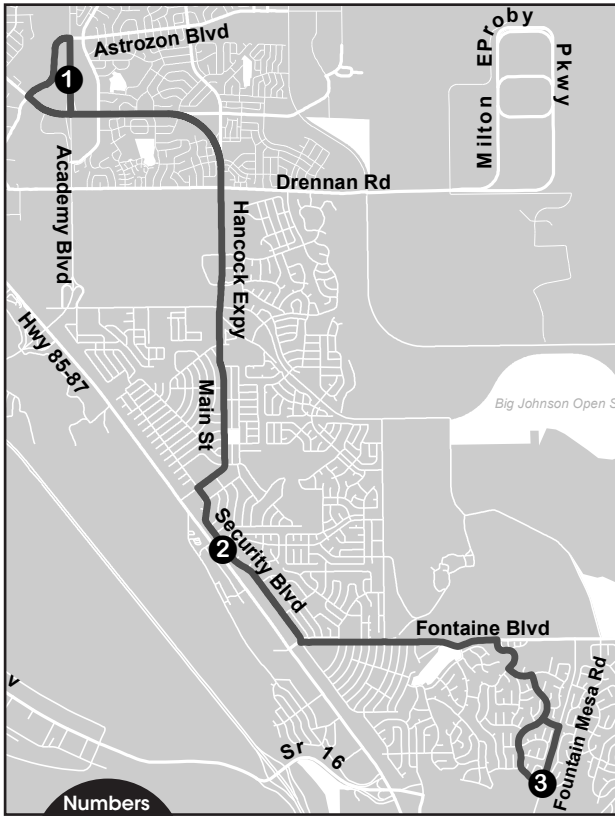

32 Security - Widefield

Effective April 28, 2019

Numbers on map correspond to numbers on schedules.

Additional stops are located between timepoints.

Rt. 32 Monday - Friday

To Caballero			To Hancock Plaza		
Academy & Astrozon ①	Security & Zuni ②	Grand Peak & Caballero ③	Grand Peak & Caballero ③	Security & Zuni ②	Academy & Astrozon ①
---	---	---	6:07a	6:18a	6:32a*
6:42a	6:55a	7:07a	7:07a	7:18a	7:32a*
7:42a	7:55a	8:07a	8:07a	8:18a	8:32a*
8:42a	8:55a	9:07a	9:07a	9:18a	9:32a*
9:42a	9:55a	10:07a	10:07a	10:18a	10:32a*
10:42a	10:55a	11:07a	11:07a	11:18a	11:32a*
11:42a	11:55a	12:07p	12:07p	12:18p	12:32p*
12:42p	12:55p	1:07p	1:07p	1:18p	1:32p*
1:42p	1:55p	2:07p	2:07p	2:18p	2:32p*
2:42p	2:55p	3:07p	3:07p	3:18p	3:32p*
3:42p	3:55p	4:07p	4:07p	4:18p	4:32p*
4:42p	4:55p	5:07p	5:07p	5:18p	5:32p*
5:42p	5:55p	6:07p	6:07p	6:18p	6:32p*
6:42p	6:55p	7:07p	---	---	---

Rt. 32 Saturday

To Caballero			To Hancock Plaza		
Academy & Astrozon ①	Security & Zuni ②	Grand Peak & Caballero ③	Grand Peak & Caballero ③	Security & Zuni ②	Academy & Astrozon ①
---	---	---	6:07a	6:18a	6:32a*
---	---	---	7:07a	7:18a	7:32a*
7:42a	7:55a	8:07a	8:07a	8:18a	8:32a*
8:42a	8:55a	9:07a	9:07a	9:18a	9:32a*
9:42a	9:55a	10:07a	10:07a	10:18a	10:32a*
10:42a	10:55a	11:07a	11:07a	11:18a	11:32a*
11:42a	11:55a	12:07p	12:07p	12:18p	12:32p*
12:42p	12:55p	1:07p	1:07p	1:18p	1:32p*
1:42p	1:55p	2:07p	2:07p	2:18p	2:32p*
2:42p	2:55p	3:07p	3:07p	3:18p	3:32p*
3:42p	3:55p	4:07p	4:07p	4:18p	4:32p*
4:42p	4:55p	5:07p	5:07p	5:18p	5:32p*
5:42p	5:55p	6:07p	6:07p	6:18p	6:32p
6:42p	6:55p	7:07p	---	---	---

Route 32 is interlined with Route 1. Please consult the Route 1 schedule for timepoints and information.

*This bus will continue as Route 1

Schedules are subject to change. ALL TIMES LISTED ARE APPROXIMATE. For the most current route and schedule information, please call 385-RIDE (7433) or visit MMTRANSIT.COM.