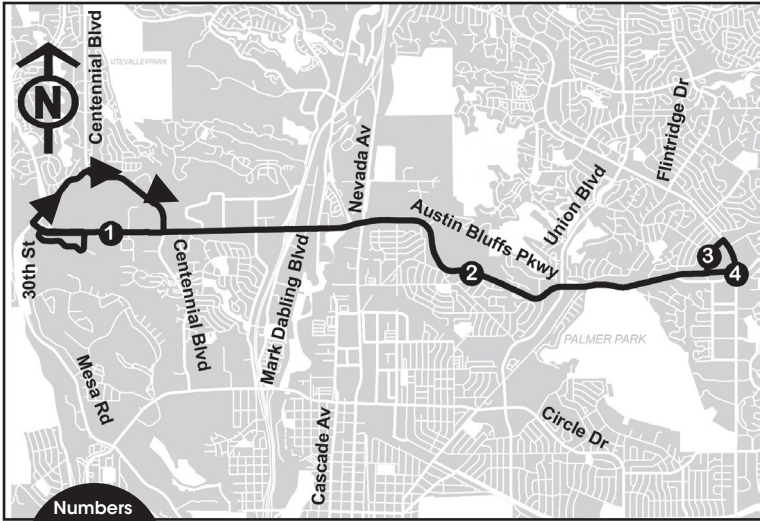

34 Garden of the Gods Rd - Austin Bluffs Pkwy

Effective Sept. 29, 2019

Route 34

Numbers on map correspond to numbers on schedules.

Additional stops are located between timepoints.

Route 34 - 14 Interline

Route 34 is interlined with Route 14. Please consult the Route 14 schedule for timepoints and information.

RT 34 Monday-Friday

To Austin Bluffs Pkwy			To Garden of the Gods Rd				
Citizens Service Center Westbound ①	UCCS - Austin Bluffs & Meadow Lane ②	Morning Sun ③	Morning Sun ③	Academy & Austin Bluffs ④	UCCS - Austin Bluffs & Meadow Lane ②	Citizens Service Center Westbound ①	Citizens Service Center Eastbound ①
---	---	---	5:17a	5:19a	5:26a	5:37a	5:41a*
5:45a	6:02a	6:08a	6:13a	6:15a	6:22a	6:33a	6:37a*
6:45a	7:02a	7:08a	7:13a	7:15a	7:22a	7:33a	7:37a*
7:45a	8:02a	8:08a	8:13a	8:15a	8:22a	8:33a	8:37a*
8:45a	9:02a	9:08a	9:13a	9:15a	9:22a	9:33a	9:37a*
9:45a	10:02a	10:08a	10:13a	10:15a	10:22a	10:33a	10:37a*
10:45a	11:02a	11:08a	11:13a	11:15a	11:22a	11:33a	11:37a*
11:45a	12:02p	12:08p	12:13p	12:15p	12:22p	12:33p	12:37p*
12:45p	1:02p	1:08p	1:13p	1:15p	1:22p	1:33p	1:37p*
1:45p	2:02p	2:08p	2:13p	2:15p	2:22p	2:33p	2:37p*
2:45p	3:02p	3:08p	3:13p	3:15p	3:22p	3:33p	3:37p*
3:45p	4:02p	4:08p	4:13p	4:15p	4:22p	4:33p	4:37p*
4:45p	5:02p	5:08p	5:13p	5:15p	5:22p	5:33p	5:37p*
5:45p	6:02p	6:08p	6:13p	6:15p	6:22p	6:33p	6:37p
6:45p	7:02p	7:08p	---	---	---	---	---