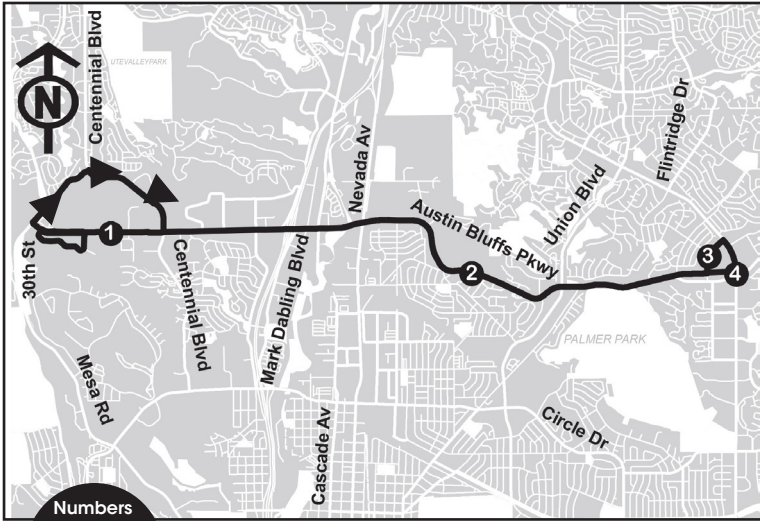

# 34 Garden of the Gods Rd - Austin Bluffs Pkwy

Effective April 28, 2019

## Route 34

Numbers on map correspond to numbers on schedules.

Additional stops are located between timepoints.

## Route 34 - 14 Interline

Route 34 is interlined with Route 14. Please consult the Route 14 schedule for timepoints and information.

\*This bus will continue as Route 14