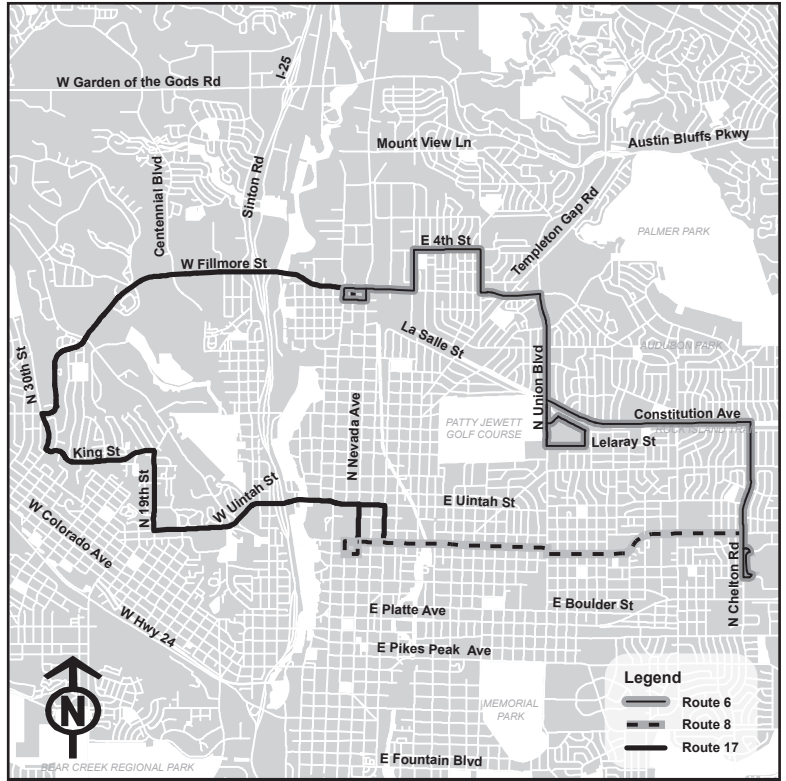

## Route 6 - 8 - 17 Interline

Numbers on map correspond to numbers on schedules.

Additional stops are located between timepoints.

Route 6 is interlined with Route 8 & 17. Please consult the Route 8 & 17 schedules for timepoints and information.

### Rt 6 Monday - Friday

To Citadel					To Cascade/Fillmore				
Cascade & Taylor	4th & Hancock	1902 Lelaray	Chelton & LaSalle	Citadel	Citadel	Chelton & LaSalle	1902 Lelaray	4th & Hancock	Cascade & Taylor
1	2	3	4	5	5	4	3	2	1
6:16a	6:22a	6:32a	6:39a	6:44a	5:49a	5:52a	6:02a	6:09a	6:16a*
7:16a	7:22a	7:32a	7:39a	7:44a	6:49a	6:52a	7:02a	7:09a	7:16a*
8:16a	8:22a	8:32a	8:39a	8:44a	7:49a	7:52a	8:02a	8:09a	8:16a*
9:16a	9:22a	9:32a	9:39a	9:44a	8:49a	8:52a	9:02a	9:09a	9:16a*
10:16a	10:22a	10:32a	10:39a	10:44a	9:49a	9:52a	10:02a	10:09a	10:16a*
11:16a	11:22a	11:32a	11:39a	11:44a	10:49a	10:52a	11:02a	11:09a	11:16a*
12:16p	12:22p	12:32p	12:39p	12:44p	11:49a	11:52a	12:02p	12:09p	12:16p*
1:16p	1:22p	1:32p	1:39p	1:44p	12:49p	12:52p	1:02p	1:09p	1:16p*
2:16p	2:22p	2:32p	2:39p	2:44p	1:49p	1:52p	2:02p	2:09p	2:16p*
3:16p	3:22p	3:32p	3:39p	3:44p	2:49p	2:52p	3:02p	3:09p	3:16p*
4:16p	4:22p	4:32p	4:39p	4:44p	3:49p	3:52p	4:02p	4:09p	4:16p*
5:16p	5:22p	5:32p	5:39p	5:44p	4:49p	4:52p	5:02p	5:09p	5:16p*
6:16p	6:22p	6:32p	6:39p	6:44p	5:49p	5:52p	6:02p	6:09p	6:16p*