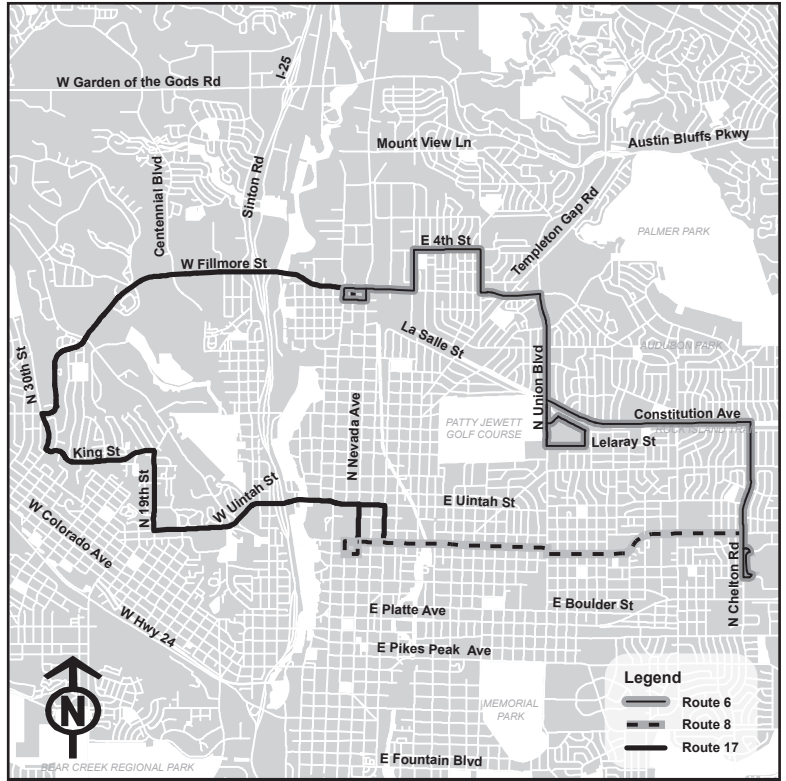

Route 6 - 8 - 17 Interline

Numbers on map correspond to numbers on schedules.

Additional stops are located between timepoints.

Route 6 is interlined with Route 8 & 17. Please consult the Route 8 & 17 schedules for timepoints and information.

On Saturdays Route 6 will not make connections with other routes at the Citadel at 6:59p.

Rt 6 Monday - Friday

To Citadel					To Cascade/Fillmore				
1	2	3	4	5	5	4	3	2	1
Cascade & Taylor	4th & Hancock	1902 Lelaray	Chelton & LaSalle	Citadel	Citadel	Chelton & LaSalle	1902 Lelaray	4th & Hancock	Cascade & Taylor
6:16a	6:22a	6:32a	6:39a	6:44a	5:49a	5:52a	6:02a	6:09a	6:16a*
7:16a	7:22a	7:32a	7:39a	7:44a	6:49a	6:52a	7:02a	7:09a	7:16a*
8:16a	8:22a	8:32a	8:39a	8:44a	7:49a	7:52a	8:02a	8:09a	8:16a*
9:16a	9:22a	9:32a	9:39a	9:44a	8:49a	8:52a	9:02a	9:09a	9:16a*
10:16a	10:22a	10:32a	10:39a	10:44a	9:49a	9:52a	10:02a	10:09a	10:16a*
11:16a	11:22a	11:32a	11:39a	11:44a	10:49a	10:52a	11:02a	11:09a	11:16a*
12:16p	12:22p	12:32p	12:39p	12:44p	11:49a	11:52a	12:02p	12:09p	12:16p*
1:16p	1:22p	1:32p	1:39p	1:44p	12:49p	12:52p	1:02p	1:09p	1:16p*
2:16p	2:22p	2:32p	2:39p	2:44p	1:49p	1:52p	2:02p	2:09p	2:16p*
3:16p	3:22p	3:32p	3:39p	3:44p	2:49p	2:52p	3:02p	3:09p	3:16p*
4:16p	4:22p	4:32p	4:39p	4:44p	3:49p	3:52p	4:02p	4:09p	4:16p*
5:16p	5:22p	5:32p	5:39p	5:44p	4:49p	4:52p	5:02p	5:09p	5:16p*
6:16p	6:22p	6:32p	6:39p	6:44p	5:49p	5:52p	6:02p	6:09p	6:16p*