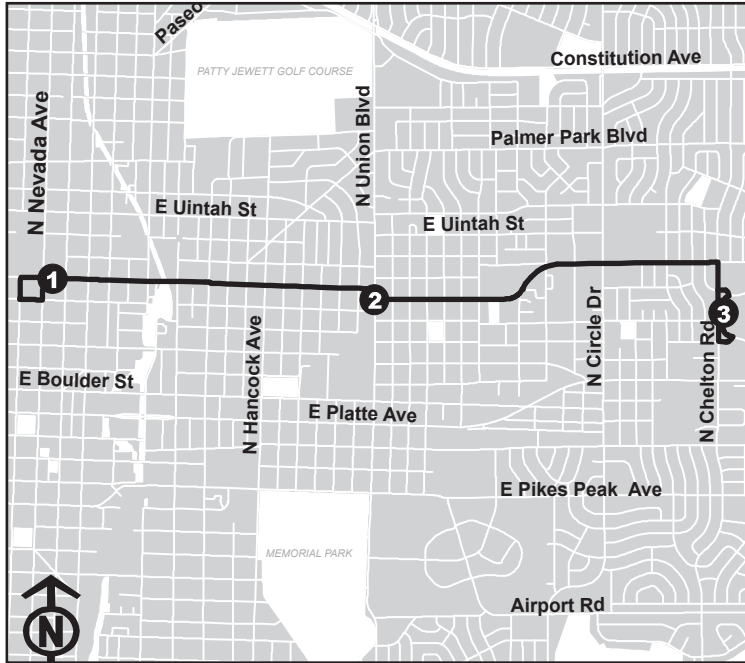

## Route 8

Numbers on map correspond to numbers on schedules. Additional stops are located between timepoints.

## Route 8 - 6 - 17 Interline

Route 8 is interlined with Route 6 & 17. Please consult the Route 6 & 17 schedule for timepoints and information.

### Rt 8 Monday - Friday

To Citadel			To Cache La Poudre/Nevada		
Cache La Poudre & Nevada	Cache La Poudre & Union	Citadel	Citadel	Cache La Poudre & Union	Cache La Poudre & Nevada
1	2	3	3	2	1
---	---	---	6:14a	6:21a	6:30a*
6:55a	7:00a	7:07a	7:14a	7:21a	7:30a*
7:55a	8:00a	8:07a	8:14a	8:21a	8:30a*
8:55a	9:00a	9:07a	9:14a	9:21a	9:30a*
9:55a	10:00a	10:07a	10:14a	10:21a	10:30a*
10:55a	11:00a	11:07a	11:14a	11:21a	11:30a*
11:55a	12:00p	12:07p	12:14p	12:21p	12:30p*
12:55p	1:00p	1:07p	1:14p	1:21p	1:30p*
1:55p	2:00p	2:07p	2:14p	2:21p	2:30p*
2:55p	3:00p	3:07p	3:14p	3:21p	3:30p*
3:55p	4:00p	4:07p	4:14p	4:21p	4:30p*
4:55p	5:00p	5:07p	5:14p	5:21p	5:30p*
5:55p	6:00p	6:07p	6:14p	6:21p	6:30p*
6:55p	7:00p	7:07p	---	---	---

\* This bus will continue as Route 17