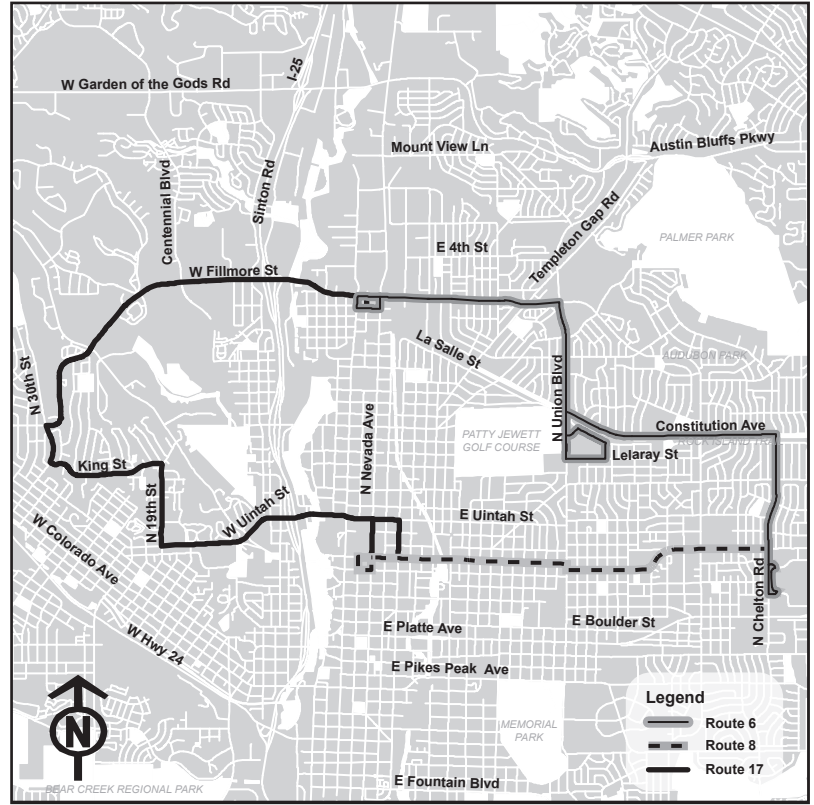

## Route 8

Numbers on map correspond to numbers on schedules. Additional stops are located between timepoints.

## Route 8 - 6 - 17 Interline

Route 8 is interlined with Route 6 & 17. Please consult the Route 6 & 17 schedule for timepoints and information.

### Rt 8 Monday - Friday

To Citadel			To Cache La Poudre/Nevada		
Cache La Poudre & Nevada	Cache La Poudre & Union	Citadel	Citadel	Cache La Poudre & Union	Cache La Poudre & Nevada
1	2	3	3	2	1
---	---	---	6:14a	6:21a	6:30a*
6:55a	7:00a	7:07a	7:14a	7:21a	7:30a*
7:55a	8:00a	8:07a	8:14a	8:21a	8:30a*
8:55a	9:00a	9:07a	9:14a	9:21a	9:30a*
9:55a	10:00a	10:07a	10:14a	10:21a	10:30a*
10:55a	11:00a	11:07a	11:14a	11:21a	11:30a*
11:55a	12:00p	12:07p	12:14p	12:21p	12:30p*
12:55p	1:00p	1:07p	1:14p	1:21p	1:30p*
1:55p	2:00p	2:07p	2:14p	2:21p	2:30p*
2:55p	3:00p	3:07p	3:14p	3:21p	3:30p*
3:55p	4:00p	4:07p	4:14p	4:21p	4:30p*
4:55p	5:00p	5:07p	5:14p	5:21p	5:30p*
5:55p	6:00p	6:07p	6:14p	6:21p	6:30p*
6:55p	7:00p	7:07p	---	---	---

\* This bus will continue as Route 17