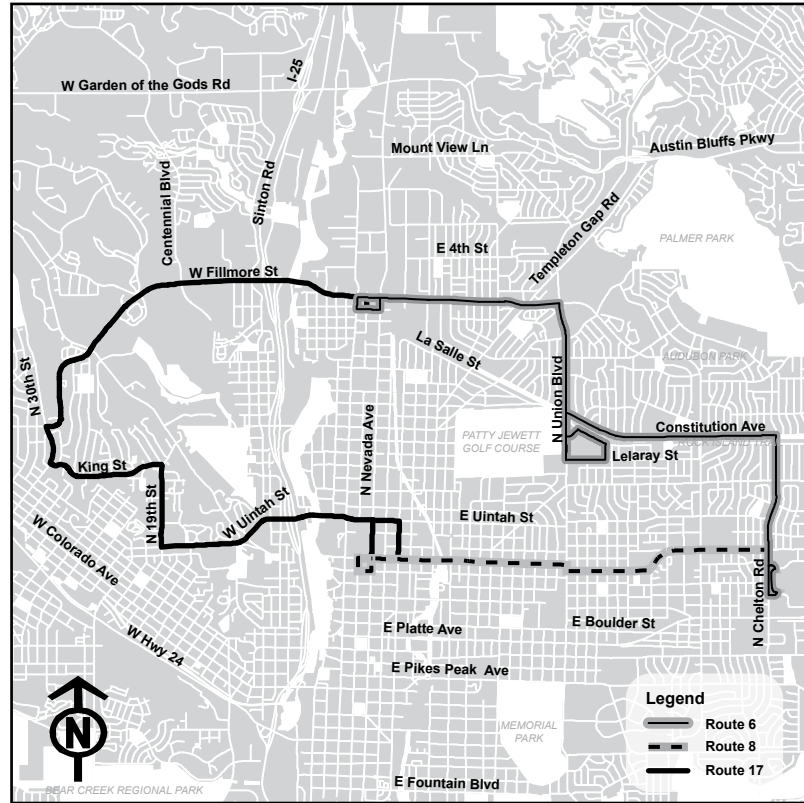

Route 8

Numbers on map correspond to numbers on schedules. Additional stops are located between timepoints.

Route 8 - 6 - 17 Interline

Route 8 is interlined with Route 6 & 17. Please consult the Route 6 & 17 schedule for timepoints and information.

Rt 8 Monday - Friday

To Citadel			To Cache La Poudre/Nevada		
Cache La Poudre & Nevada ①	Cache La Poudre & Union ②	Citadel ③	Citadel ③	Cache La Poudre & Union ②	Cache La Poudre & Nevada ①
----	----	----	6:14a	6:21a	6:30a*
6:55a	7:00a	7:07a	7:14a	7:21a	7:30a*
7:55a	8:00a	8:07a	8:14a	8:21a	8:30a*
8:55a	9:00a	9:07a	9:14a	9:21a	9:30a*
9:55a	10:00a	10:07a	10:14a	10:21a	10:30a*
10:55a	11:00a	11:07a	11:14a	11:21a	11:30a*
11:55a	12:00p	12:07p	12:14p	12:21p	12:30p*
12:55p	1:00p	1:07p	1:14p	1:21p	1:30p*
1:55p	2:00p	2:07p	2:14p	2:21p	2:30p*
2:55p	3:00p	3:07p	3:14p	3:21p	3:30p*
3:55p	4:00p	4:07p	4:14p	4:21p	4:30p*
4:55p	5:00p	5:07p	5:14p	5:21p	5:30p*
5:55p	6:00p	6:07p	6:14p	6:21p	6:30p*
6:55p	7:00p	7:07p	---	---	---

* This bus will continue as Route 17

Rt 8 Saturday

To Citadel			To Cache La Poudre/Nevada		
Cache La Poudre & Nevada ①	Cache La Poudre & Union ②	Citadel ③	Citadel ③	Cache La Poudre & Union ②	Cache La Poudre & Nevada ①
----	----	----	7:04a	7:11a	7:20a
7:36a	7:41a	7:48a*	8:04a	8:11a	8:20a
8:36a	8:41a	8:48a*	9:04a	9:11a	9:20a
9:36a	9:41a	9:48a*	10:04a	10:11a	10:20a
10:36a	10:41a	10:48a*	11:04a	11:11a	11:20a
11:36a	11:41a	11:48a*	12:04p	12:11p	12:20p
12:36p	12:41p	12:48p*	1:04p	1:11p	1:20p
1:36p	1:41p	1:48p*	2:04p	2:11p	2:20p
2:36p	2:41p	2:48p*	3:04p	3:11p	3:20p
3:36p	3:41p	3:48p*	4:04p	4:11p	4:20p
4:36p	4:41p	4:48p*	5:04p	5:11p	5:20p
5:36p	5:41p	5:48p*	6:04p	6:11p	6:20p
6:36p	6:41p	6:48p	----	----	----

* This bus will continue as Route 6

Schedules are subject to change. ALL TIMES LISTED ARE APPROXIMATE. For the most current route and schedule information, please call 385-RIDE (7433) or visit MMTRANSIT.COM.