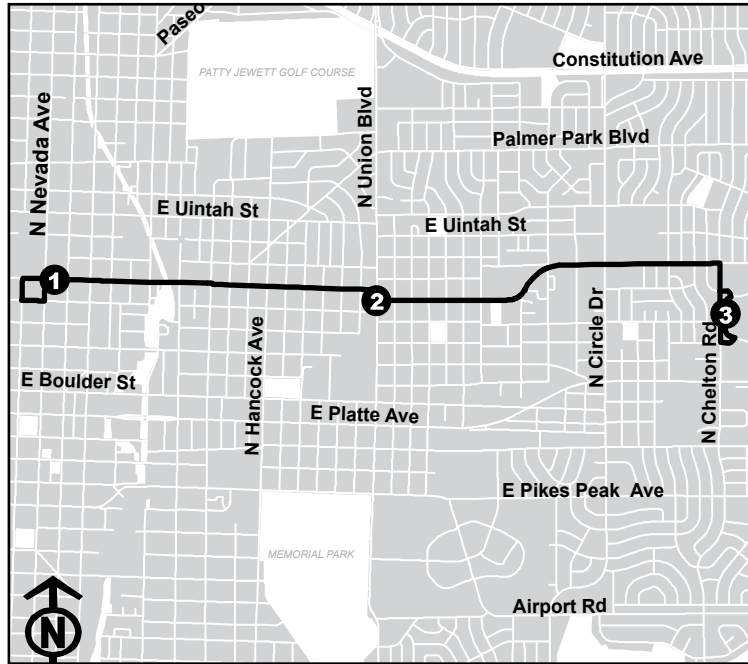

Route 8

Numbers on map correspond to numbers on schedules. Additional stops are located between timepoints.

Route 8 - 6 - 17 Interline

Route 8 is interlined with Route 6 & 17. Please consult the Route 6 & 17 schedule for timepoints and information.

Rt 8 Monday - Friday

To Citadel			To Cache La Poudre/Nevada		
Cache La Poudre & Nevada ①	Cache La Poudre & Union ②	Citadel ③	Citadel ③	Cache La Poudre & Union ②	Cache La Poudre & Nevada ①
----	----	----	6:14a	6:21a	6:30a*
6:55a	7:00a	7:07a	7:14a	7:21a	7:30a*
7:55a	8:00a	8:07a	8:14a	8:21a	8:30a*
8:55a	9:00a	9:07a	9:14a	9:21a	9:30a*
9:55a	10:00a	10:07a	10:14a	10:21a	10:30a*
10:55a	11:00a	11:07a	11:14a	11:21a	11:30a*
11:55a	12:00p	12:07p	12:14p	12:21p	12:30p*
12:55p	1:00p	1:07p	1:14p	1:21p	1:30p*
1:55p	2:00p	2:07p	2:14p	2:21p	2:30p*
2:55p	3:00p	3:07p	3:14p	3:21p	3:30p*
3:55p	4:00p	4:07p	4:14p	4:21p	4:30p*
4:55p	5:00p	5:07p	5:14p	5:21p	5:30p*
5:55p	6:00p	6:07p	6:14p	6:21p	6:30p*
6:55p	7:00p	7:07p	---	---	---

* This bus will continue as Route 17

Rt 8 Saturday

To Citadel			To Cache La Poudre/Nevada		
Cache La Poudre & Nevada ①	Cache La Poudre & Union ②	Citadel ③	Citadel ③	Cache La Poudre & Union ②	Cache La Poudre & Nevada ①
----	----	----	7:04a	7:11a	7:20a
7:36a	7:41a	7:48a*	8:04a	8:11a	8:20a
8:36a	8:41a	8:48a*	9:04a	9:11a	9:20a
9:36a	9:41a	9:48a*	10:04a	10:11a	10:20a
10:36a	10:41a	10:48a*	11:04a	11:11a	11:20a
11:36a	11:41a	11:48a*	12:04p	12:11p	12:20p
12:36p	12:41p	12:48p*	1:04p	1:11p	1:20p
1:36p	1:41p	1:48p*	2:04p	2:11p	2:20p
2:36p	2:41p	2:48p*	3:04p	3:11p	3:20p
3:36p	3:41p	3:48p*	4:04p	4:11p	4:20p
4:36p	4:41p	4:48p*	5:04p	5:11p	5:20p
5:36p	5:41p	5:48p*	6:04p	6:11p	6:20p
6:36p	6:41p	6:48p	----	----	----

* This bus will continue as Route 6

Schedules are subject to change. ALL TIMES LISTED ARE APPROXIMATE. For the most current route and schedule information, please call 385-RIDE (7433) or visit MMTRANSIT.COM.