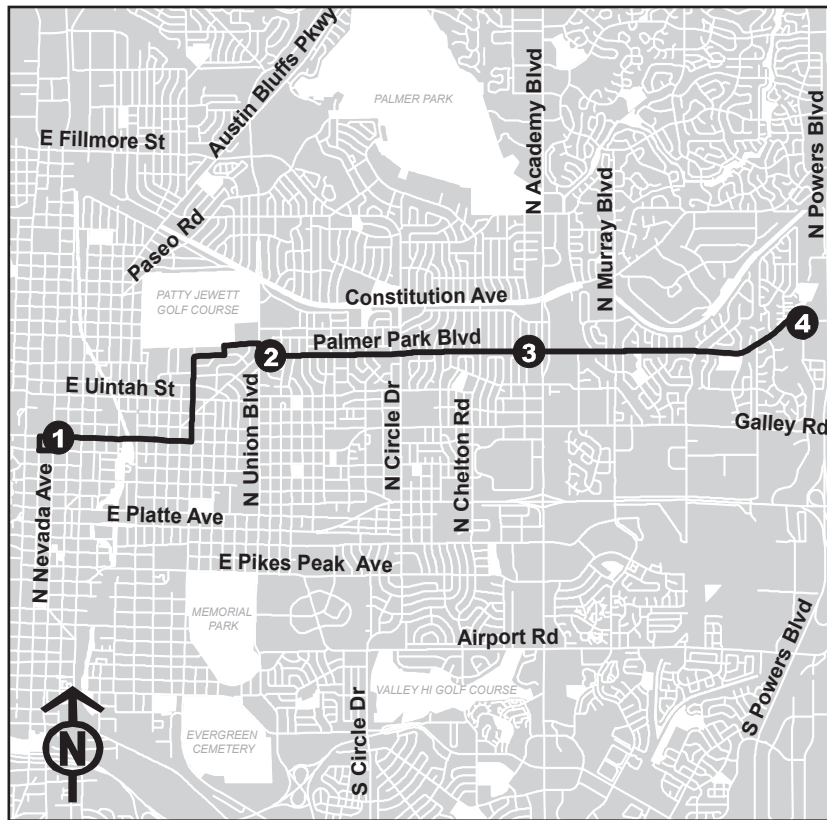

Numbers on map correspond to numbers on schedules.

Additional stops are located between timepoints.

Rt 12 Monday - Friday				
To Space Center Dr.				To Cache La Poudre/Nevada
Cache La Poudre & Nevada	Palmer Park & Union	Palmer Park & Academy	Palmer Park & Space Center	Palmer Park & Space Center
①	②	③	④	④
---	---	---	---	5:53a
6:25a	6:34a	6:41a	6:49a	6:50a
7:25a	7:34a	7:41a	7:49a	6:57a
8:25a	8:34a	8:41a	8:49a	7:03a
9:25a	9:34a	9:41a	9:49a	8:03a
10:25a	10:34a	10:41a	10:49a	8:50a
11:25a	11:34a	11:41a	11:49a	8:57a
12:25p	12:34p	12:41p	12:49p	9:03a
1:25p	1:34p	1:41p	1:49p	9:50a
2:25p	2:34p	2:41p	2:49p	9:57a
3:25p	3:34p	3:41p	3:49p	10:03a
4:25p	4:34p	4:41p	4:49p	10:15a
5:25p	5:34p	5:41p	5:49p	10:50a
6:25p	6:34p	6:41p	6:49p	10:57a
7:25p	7:34p	7:41p	7:49p	11:03a
8:25p	8:34p	8:41p	8:49p	11:15a
9:25p	9:34p	9:41p	9:49p	11:50a
---	---	---	---	11:57a
---	---	---	---	12:03p
---	---	---	---	12:15p
---	---	---	---	12:50p
---	---	---	---	12:57p
---	---	---	---	1:03p
---	---	---	---	1:15p
---	---	---	---	1:50p
---	---	---	---	1:57p
---	---	---	---	2:03p
---	---	---	---	2:15p
---	---	---	---	2:50p
---	---	---	---	2:57p
---	---	---	---	3:03p
---	---	---	---	3:15p
---	---	---	---	3:50p
---	---	---	---	3:57p
---	---	---	---	4:03p
---	---	---	---	4:15p
---	---	---	---	4:50p
---	---	---	---	4:57p
---	---	---	---	5:03p
---	---	---	---	5:15p
---	---	---	---	5:50p
---	---	---	---	5:57p
---	---	---	---	6:03p
---	---	---	---	6:15p
---	---	---	---	6:50p
---	---	---	---	6:57p
---	---	---	---	7:03p
---	---	---	---	7:15p
---	---	---	---	7:50p
---	---	---	---	7:57p
---	---	---	---	8:03p
---	---	---	---	8:15p
---	---	---	---	8:50p
---	---	---	---	8:57p
---	---	---	---	9:03p
---	---	---	---	9:15p
---	---	---	---	---