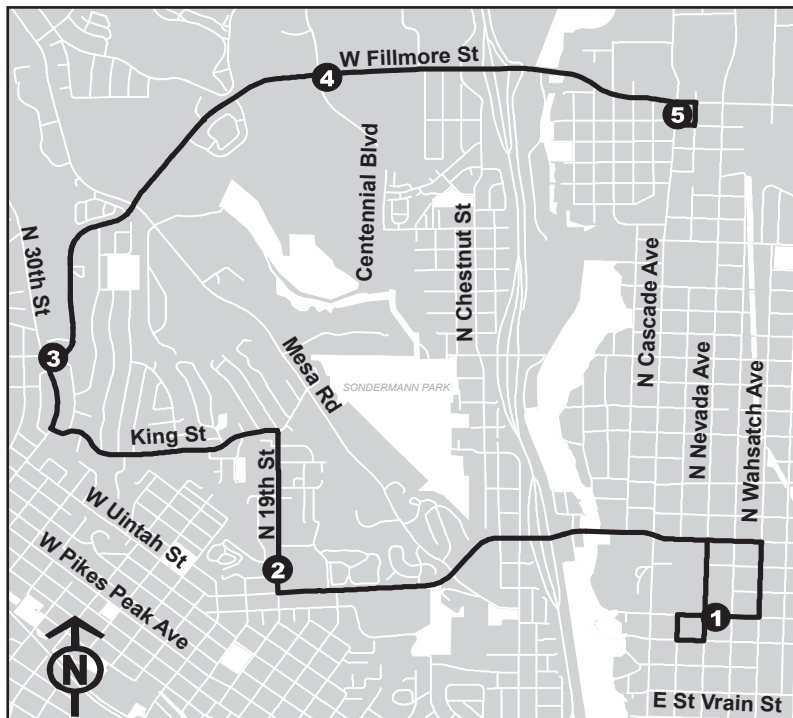

Route 17

Route 6-8-17 Interline

Route 17 is interlined with Routes 6 & 8. Please consult the Routes 6 & 8 schedules for timepoints and information.

Numbers on map correspond to numbers on schedules.

Additional stops are located between timepoints.

Rt 17 Monday - Friday

To Cascade/Fillmore					To Cache La Poudre/Nevada				
Cache La Poudre & Nevada	19th & Henderson	Fontanero & 30th	Fillmore & Centennial	Cascade & Taylor	Cascade & Taylor	Fillmore & Centennial	30th & Glen Eyrie	19th & Henderson	Cache La Poudre & Nevada
1	2	3	4	5	5	4	3	2	1
6:39a	6:48a	6:54a	6:59a	7:06a*	6:20a	6:26a	6:31a	6:37a	6:46a*
7:39a	7:48a	7:54a	7:59a	8:06a*	7:20a	7:26a	7:31a	7:37a	7:46a*
8:39a	8:48a	8:54a	8:59a	9:06a*	8:20a	8:26a	8:31a	8:37a	8:46a*
9:39a	9:48a	9:54a	9:59a	10:06a*	9:20a	9:26a	9:31a	9:37a	9:46a*
10:39a	10:48a	10:54a	10:59a	11:06a*	10:20a	10:26a	10:31a	10:37a	10:46a*
11:39a	11:48a	11:54a	11:59a	12:06p*	11:20a	11:26a	11:31a	11:37a	11:46a*
12:39p	12:48p	12:54p	12:59p	1:06p*	12:20p	12:26p	12:31p	12:37p	12:46p*
1:39p	1:48p	1:54p	1:59p	2:06p*	1:20p	1:26p	1:31p	1:37p	1:46p*
2:39p	2:48p	2:54p	2:59p	3:06p*	2:20p	2:26p	2:31p	2:37p	2:46p*
3:39p	3:48p	3:54p	3:59p	4:06p*	3:20p	3:26p	3:31p	3:37p	3:46p*
4:39p	4:48p	4:54p	4:59p	5:06p*	4:20p	4:26p	4:31p	4:37p	4:46p*
5:39p	5:48p	5:54p	5:59p	6:06p*	5:20p	5:26p	5:31p	5:37p	5:46p*
6:39p	6:48p	6:54p	6:59p	7:06p*	6:20p	6:26p	6:31p	6:37p	6:46p*
7:39p	7:48p	7:54p	7:59p	8:06p*	7:20p	7:26p	7:31p	7:37p	7:46p*
8:39p	8:48p	8:54p	8:59p	9:06p*	8:20p	8:26p	8:31p	8:37p	8:46p*
9:39p	9:48p	9:54p	9:59p	10:06p	9:20p	9:26p	9:31p	9:37p	9:46p*