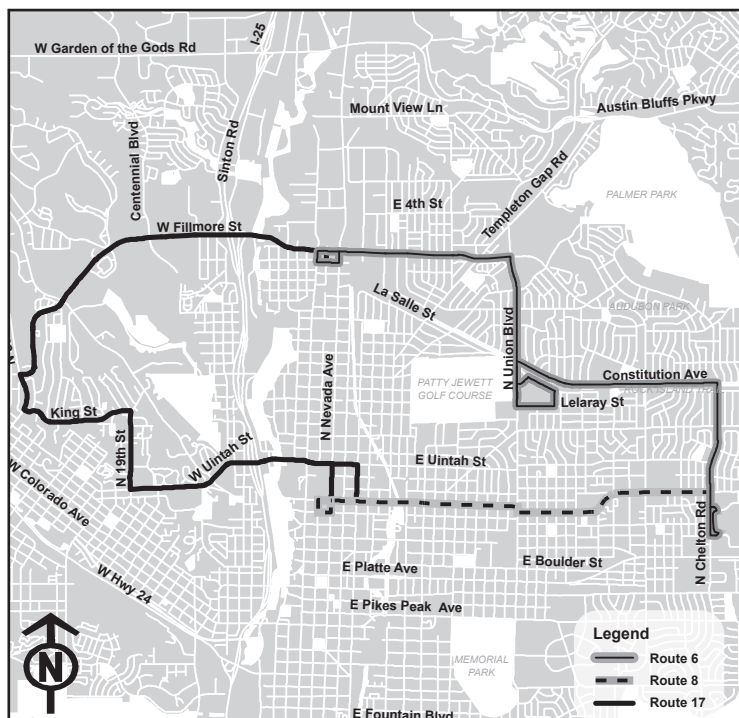

Route 17

Route 6-8-17 Interline

Route 17 is interlined with Routes 6 & 8. Please consult the Routes 6 & 8 schedules for timepoints and information.

Numbers on map correspond to numbers on schedules.

Additional stops are located between timepoints.

Rt 17 Monday - Friday

To Cascade/Fillmore					To Cache La Poudre/Nevada				
Cache La Poudre & Nevada	19th & Henderson	Fontanero & 30th	Fillmore & Centennial	Cascade & Taylor	Cascade & Taylor	Fillmore & Centennial	30th & Glen Eyrie	19th & Henderson	Cache La Poudre & Nevada
1	2	3	4	5	5	4	3	2	1
6:39a	6:48a	6:54a	6:59a	7:06a*	6:20a	6:26a	6:31a	6:37a	6:46a*
7:39a	7:48a	7:54a	7:59a	8:06a*	7:20a	7:26a	7:31a	7:37a	7:46a*
8:39a	8:48a	8:54a	8:59a	9:06a*	8:20a	8:26a	8:31a	8:37a	8:46a*
9:39a	9:48a	9:54a	9:59a	10:06a*	9:20a	9:26a	9:31a	9:37a	9:46a*
10:39a	10:48a	10:54a	10:59a	11:06a*	10:20a	10:26a	10:31a	10:37a	10:46a*
11:39a	11:48a	11:54a	11:59a	12:06p*	11:20a	11:26a	11:31a	11:37a	11:46a*
12:39p	12:48p	12:54p	12:59p	1:06p*	12:20p	12:26p	12:31p	12:37p	12:46p*
1:39p	1:48p	1:54p	1:59p	2:06p*	1:20p	1:26p	1:31p	1:37p	1:46p*
2:39p	2:48p	2:54p	2:59p	3:06p*	2:20p	2:26p	2:31p	2:37p	2:46p*
3:39p	3:48p	3:54p	3:59p	4:06p*	3:20p	3:26p	3:31p	3:37p	3:46p*
4:39p	4:48p	4:54p	4:59p	5:06p*	4:20p	4:26p	4:31p	4:37p	4:46p*
5:39p	5:48p	5:54p	5:59p	6:06p*	5:20p	5:26p	5:31p	5:37p	5:46p*
6:39p	6:48p	6:54p	6:59p	7:06p*	6:20p	6:26p	6:31p	6:37p	6:46p*
7:39p	7:48p	7:54p	7:59p	8:06p*	7:20p	7:26p	7:31p	7:37p	7:46p*
8:39p	8:48p	8:54p	8:59p	9:06p*	8:20p	8:26p	8:31p	8:37p	8:46p*
9:39p	9:48p	9:54p	9:59p	10:06p	9:20p	9:26p	9:31p	9:37p	9:46p*