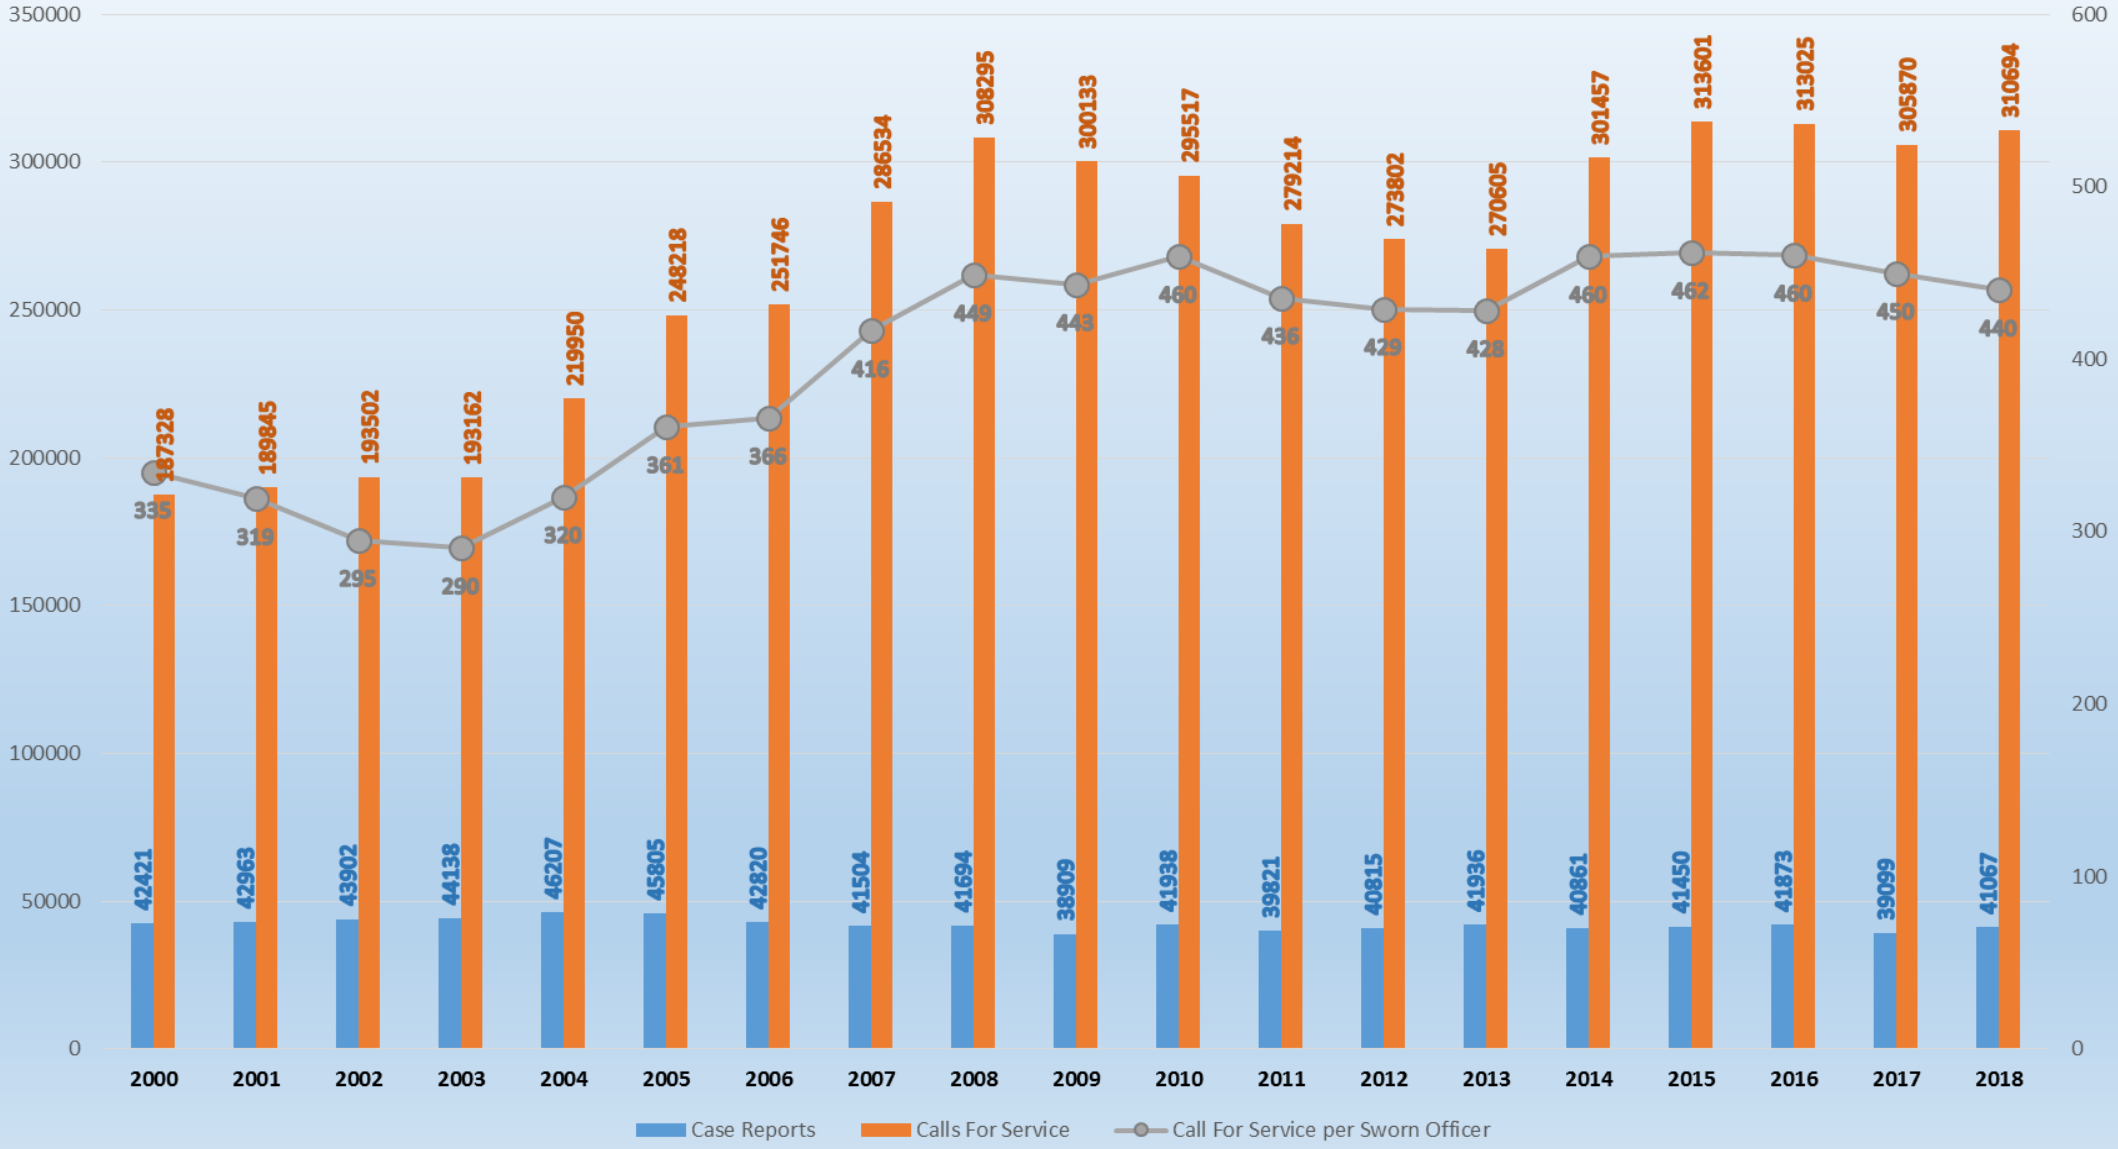

Calls For Service & Case Reports Calls For Service per Sworn Officer

Traffic Accidents - Injury & Non-Injury Injury Accident Rate Fatalities

■ Injury Accidents
 ■ Non-Injury Accidents
 — Fatalities-Persons Killed
 ● CS Injury Accident Rate/100,000

Violent Crime - Colorado Springs

Violent Crime Rates/100,000 - Colorado Springs vs Nation vs US Cities (population 250,000-499,999)

Note: FBI crime statistics for the prior year are published in September.