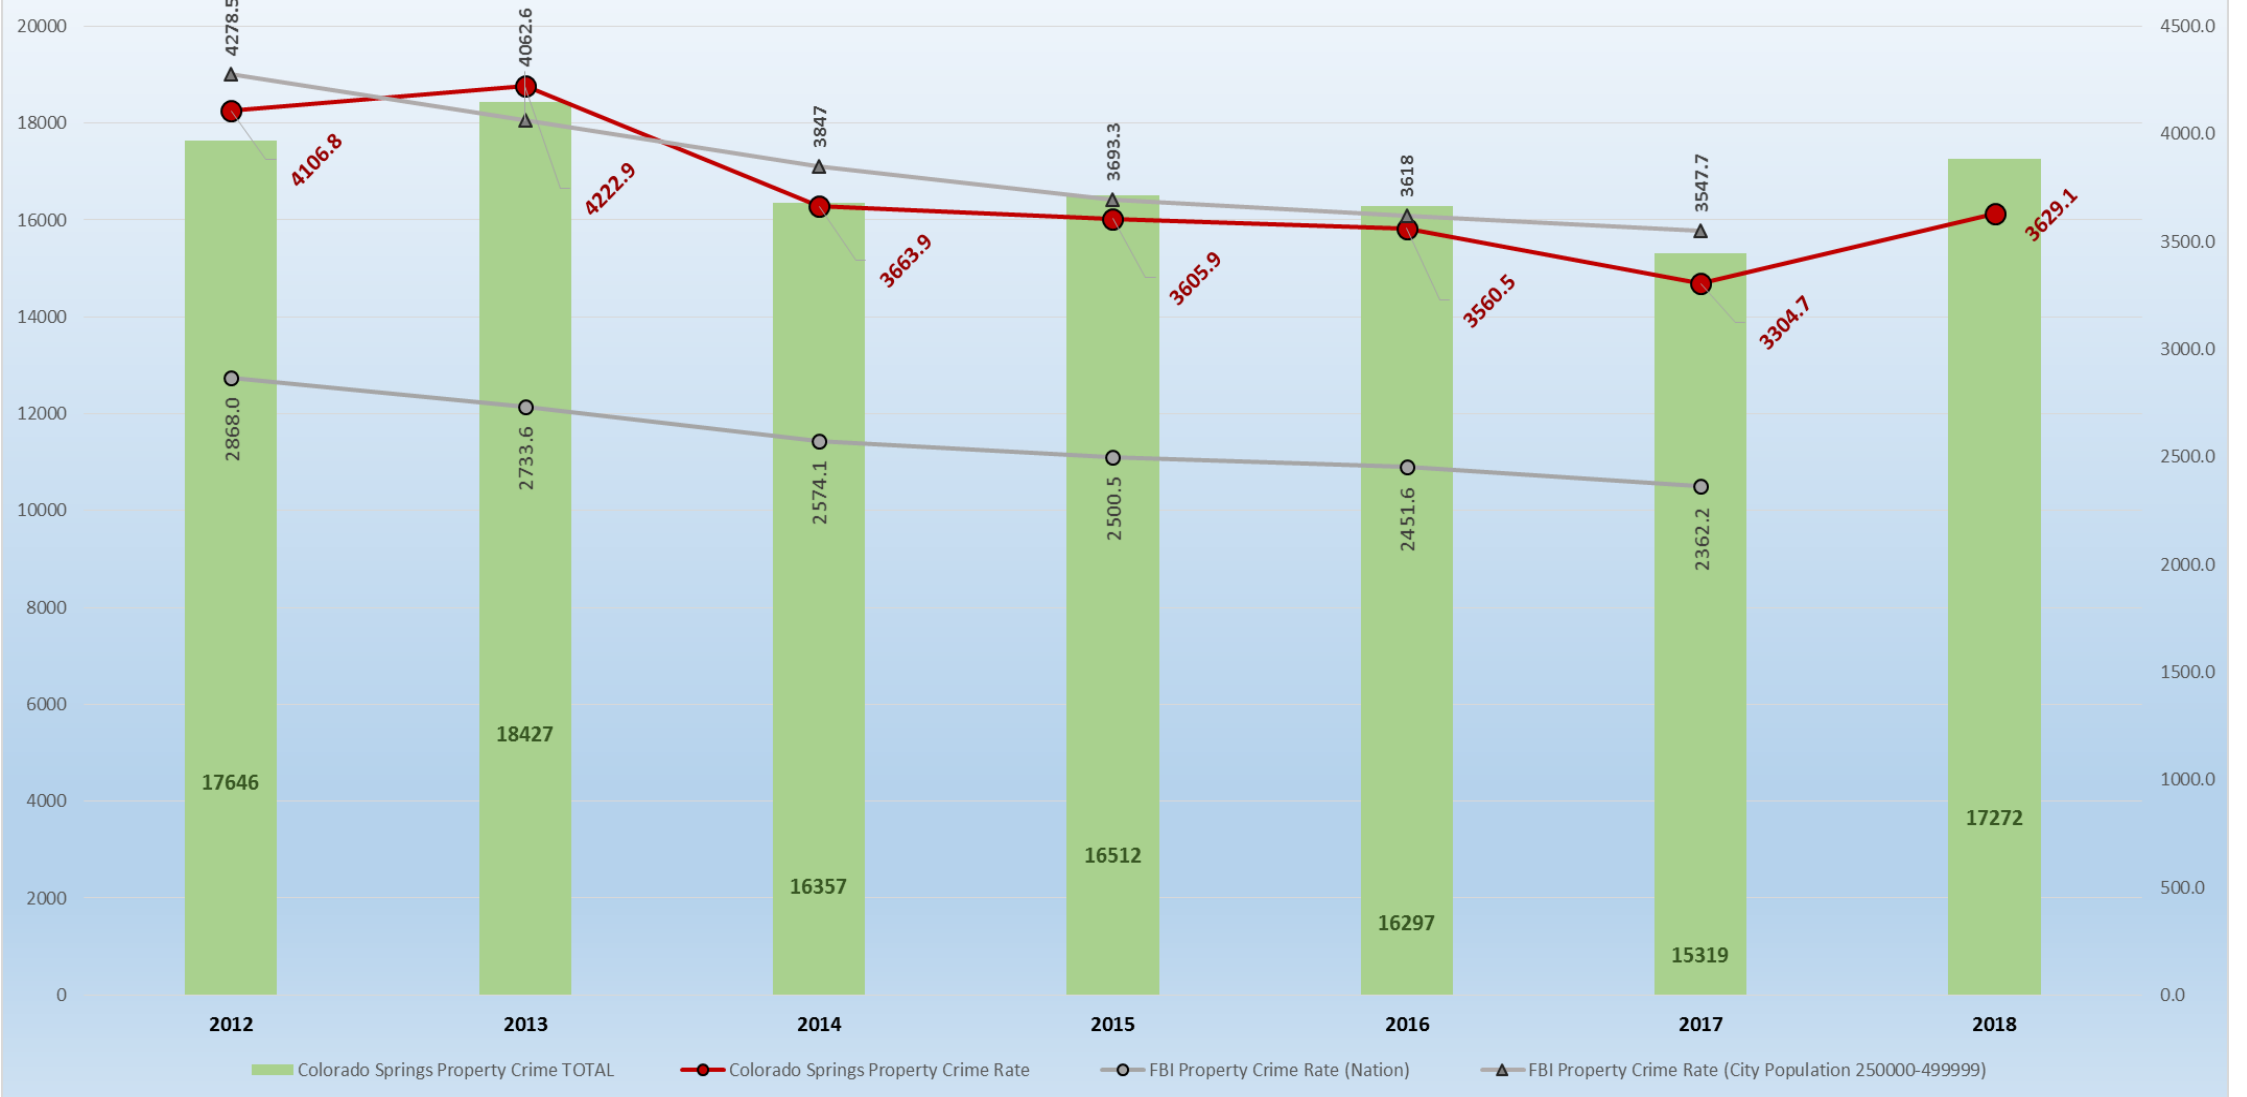

Property Crime - Colorado Springs

Property Crime Rates/100,000 - Colorado Springs vs Nation vs US Cities (population 250,000-499,999)

Note: FBI crime statistics for the prior year are published in September.