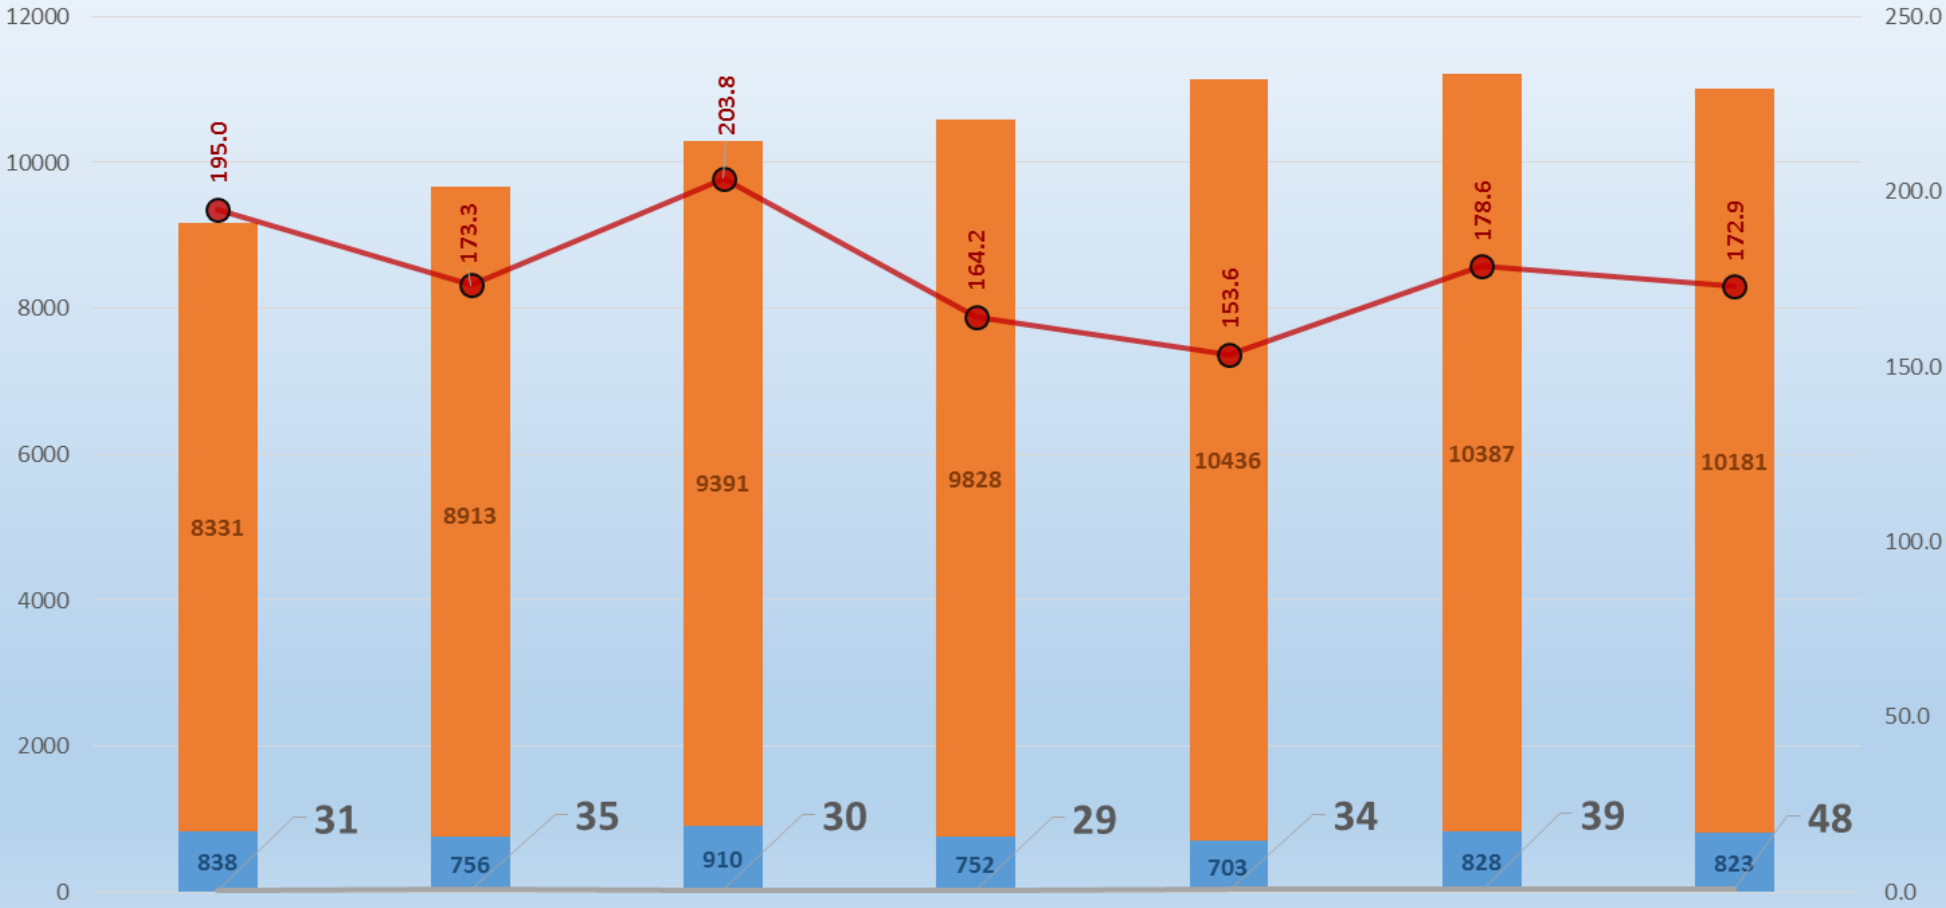

Calls For Service & Case Reports Calls For Service per Sworn Officer

Traffic Accidents - Injury & Non-Injury Injury Accident Rate Fatalities

■ Injury Accidents
 ■ Non-Injury Accidents
 — Fatalities-Persons Killed
 ● CS Injury Accident Rate/100,000

Violent Crime - Colorado Springs

Violent Crime Rates/100,000 - Colorado Springs vs Nation vs US Cities (population 250,000-499,999)

Note: FBI crime statistics for the prior year are published in September.