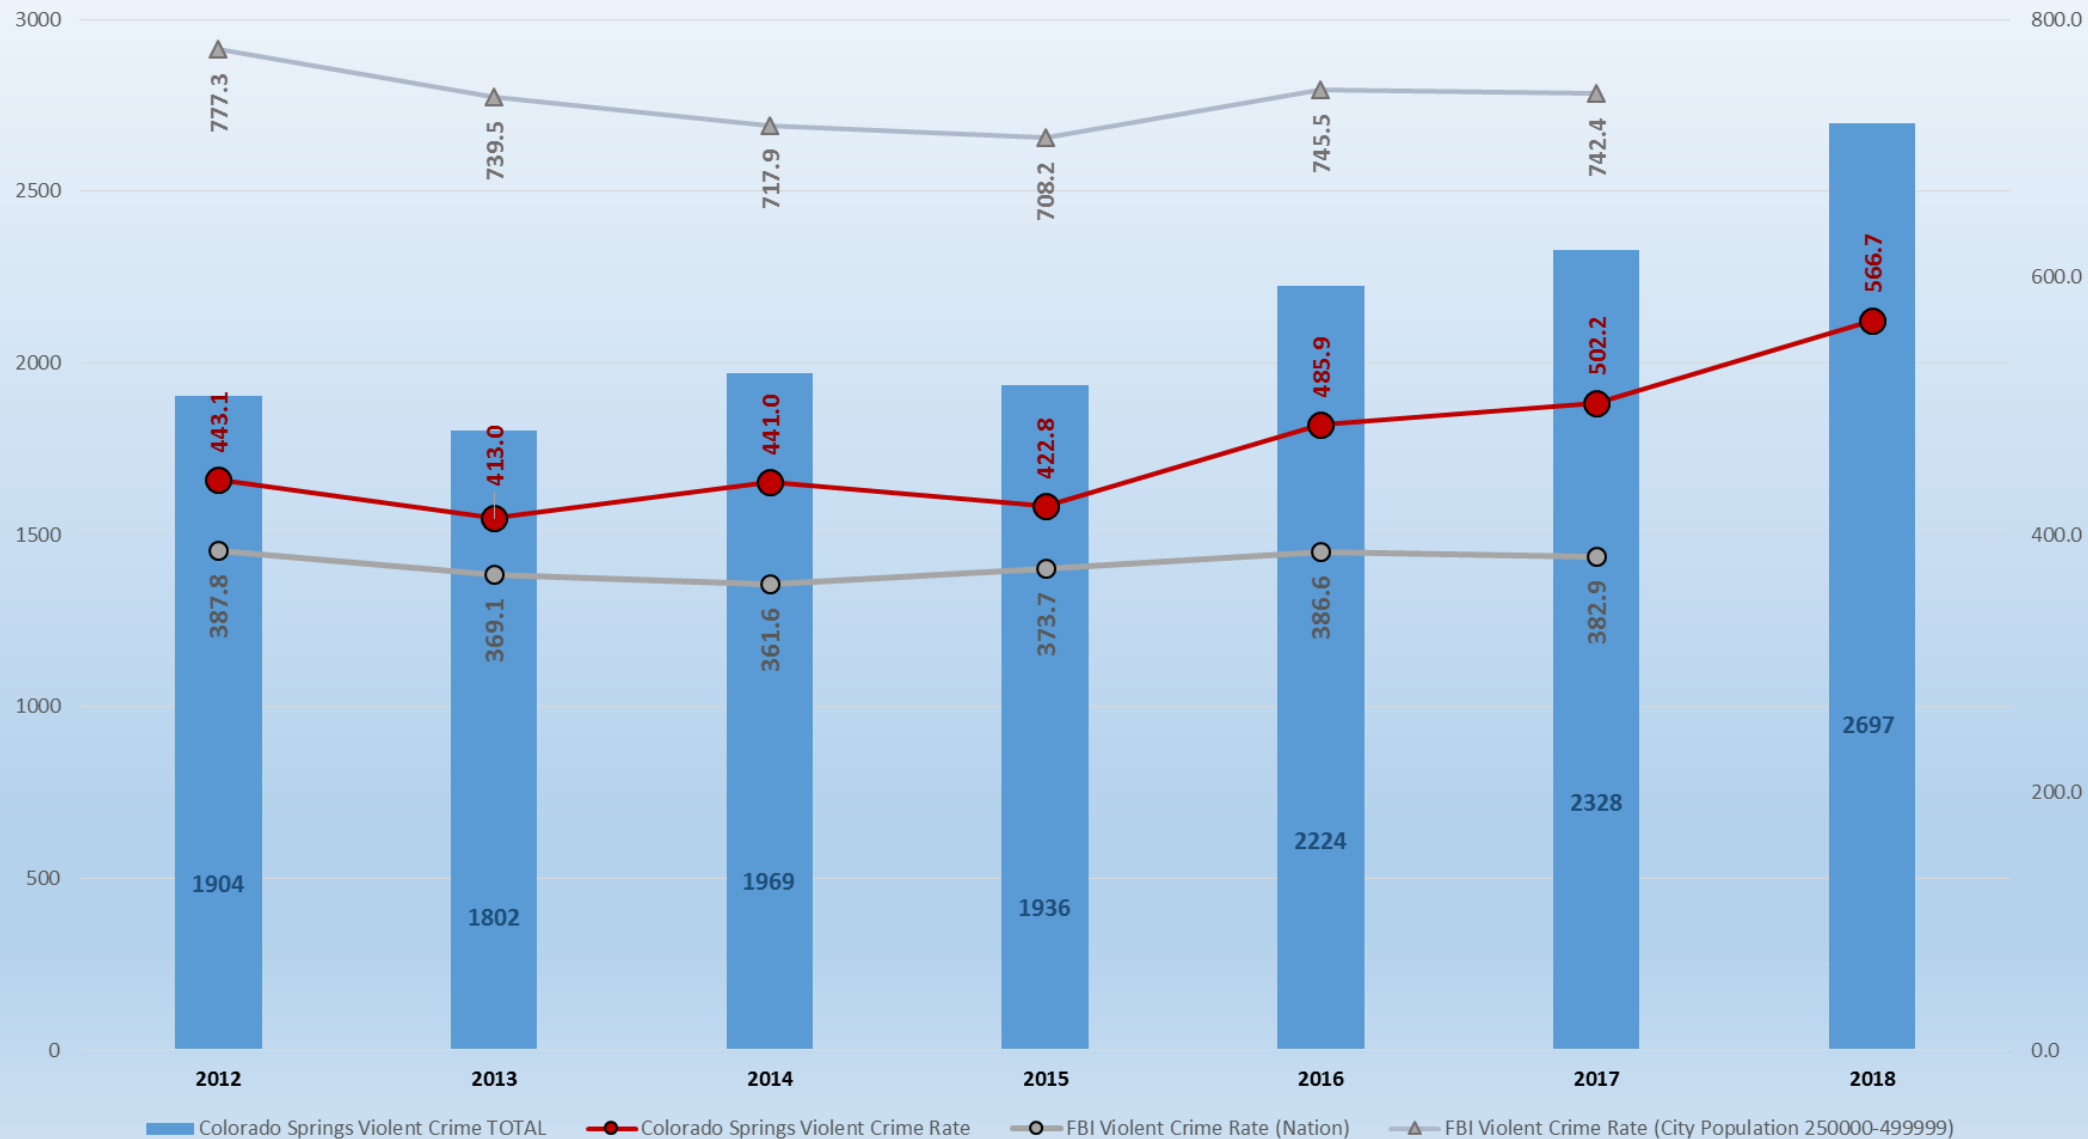

Calls For Service & Case Reports Calls For Service per Sworn Officer

Traffic Accidents - Injury & Non-Injury Injury Accident Rate Fatalities

■ Injury Accidents
 ■ Non-Injury Accidents
 — Fatalities-Persons Killed
 ● CS Injury Accident Rate/100,000

Violent Crime - Colorado Springs

Violent Crime Rates/100,000 - Colorado Springs vs Nation vs US Cities (population 250,000-499,999)

Note: FBI crime statistics for the prior year are published in September.