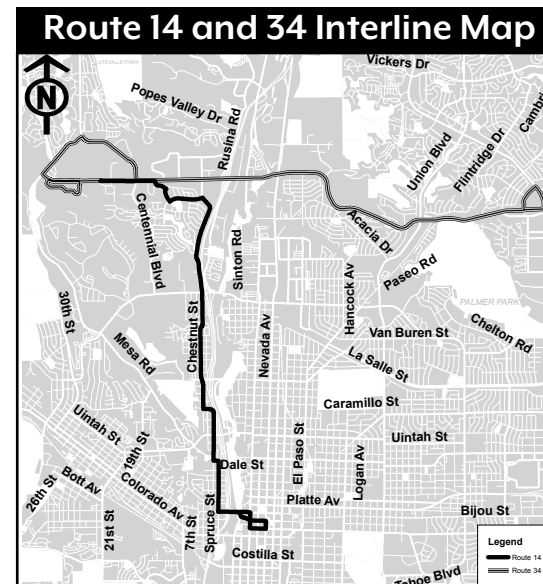

Route 14: Chestnut Street to Garden of the Gods Road

Route 14 Schedule: Monday through Friday

Outbound: To Garden of the Gods Road

Stop	Station	Time													
1	Downtown Terminal	N/A	6:15 a.m.	7:15 a.m.	8:15 a.m.	9:15 a.m.	10:15 a.m.	11:15 a.m.	12:15 p.m.	1:15 p.m.	2:15 p.m.	3:15 p.m.	4:15 p.m.	5:15 p.m.	6:15 p.m.
2	Walnut and Uintah	N/A	6:24 a.m.	7:24 a.m.	8:24 a.m.	9:24 a.m.	10:24 a.m.	11:24 a.m.	12:24 p.m.	1:24 p.m.	2:24 p.m.	3:24 p.m.	4:24 p.m.	5:24 p.m.	6:24 p.m.
3	Chestnut and Fillmore	N/A	6:29 a.m.	7:29 a.m.	8:29 a.m.	9:29 a.m.	10:29 a.m.	11:29 a.m.	12:29 p.m.	1:29 p.m.	2:29 p.m.	3:29 p.m.	4:29 p.m.	5:29 p.m.	6:29 p.m.
4	Citizens Service Center Westbound	N/A	6:39 a.m.*	7:39 a.m.*	8:39 a.m.*	9:39 a.m.*	10:39 a.m.*	11:39 a.m.*	12:39 p.m.*	1:39 p.m.*	2:39 p.m.*	3:39 p.m.*	4:39 p.m.*	5:39 p.m.*	6:39 p.m.*

* This bus will continue as Route 34.

Inbound: To Downtown Terminal

Stop	Station	Time													
4	Citizens Service Center Eastbound	5:42 a.m.	6:42 a.m.	7:42 a.m.	8:42 a.m.	9:42 a.m.	10:42 a.m.	11:42 a.m.	12:42 p.m.	1:42 p.m.	2:42 p.m.	3:42 p.m.	4:42 p.m.	5:42 p.m.	N/A
3	Chestnut and Fillmore	5:52 a.m.	6:52 a.m.	7:52 a.m.	8:52 a.m.	9:52 a.m.	10:52 a.m.	11:52 a.m.	12:52 p.m.	1:52 p.m.	2:52 p.m.	3:52 p.m.	4:52 p.m.	5:52 p.m.	N/A
2	Walnut and Uintah	5:58 a.m.	6:58 a.m.	7:58 a.m.	8:58 a.m.	9:58 a.m.	10:58 a.m.	11:58 a.m.	12:58 p.m.	1:58 p.m.	2:58 p.m.	3:58 p.m.	4:58 p.m.	5:58 p.m.	N/A
1	Downtown Terminal	6:04 a.m.	7:04 a.m.	8:04 a.m.	9:04 a.m.	10:04 a.m.	11:04 a.m.	12:04 p.m.	1:04 p.m.	2:04 p.m.	3:04 p.m.	4:04 p.m.	5:04 p.m.	6:04 p.m.	N/A

Numbers on map correspond to numbers on schedules.

Additional stops are located between timepoints.

Route 14 is interlined with Route 34. Please consult the Route 34 schedule for timepoints and information.