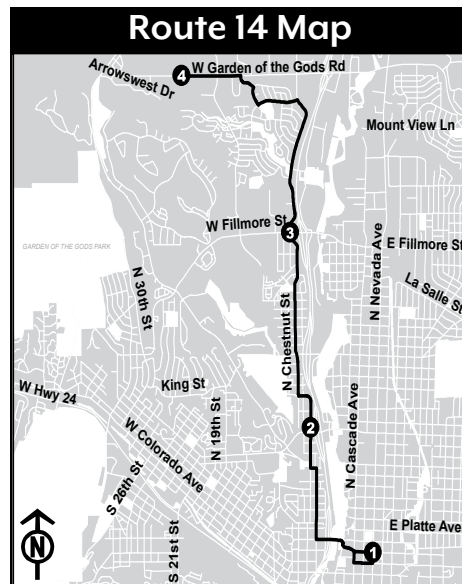

Route 14: Chestnut Street to Garden of the Gods Road

Route 14 Schedule: Monday through Friday

Outbound: To Garden of the Gods Road

Stop	Station	Time													
1	Downtown Terminal	N/A	6:15 a.m.	7:15 a.m.	8:15 a.m.	9:15 a.m.	10:15 a.m.	11:15 a.m.	12:15 p.m.	1:15 p.m.	2:15 p.m.	3:15 p.m.	4:15 p.m.	5:15 p.m.	6:15 p.m.
2	Walnut and Uintah	N/A	6:24 a.m.	7:24 a.m.	8:24 a.m.	9:24 a.m.	10:24 a.m.	11:24 a.m.	12:24 p.m.	1:24 p.m.	2:24 p.m.	3:24 p.m.	4:24 p.m.	5:24 p.m.	6:24 p.m.
3	Chestnut and Fillmore	N/A	6:29 a.m.	7:29 a.m.	8:29 a.m.	9:29 a.m.	10:29 a.m.	11:29 a.m.	12:29 p.m.	1:29 p.m.	2:29 p.m.	3:29 p.m.	4:29 p.m.	5:29 p.m.	6:29 p.m.
4	Citizens Service Center Westbound	N/A	6:39 a.m.*	7:39 a.m.*	8:39 a.m.*	9:39 a.m.*	10:39 a.m.*	11:39 a.m.*	12:39 p.m.*	1:39 p.m.*	2:39 p.m.*	3:39 p.m.*	4:39 p.m.*	5:39 p.m.*	6:39 p.m.*

* This bus will continue as Route 34.

Inbound: To Downtown Terminal

Stop	Station	Time													
4	Citizens Service Center Eastbound	5:42 a.m.	6:42 a.m.	7:42 a.m.	8:42 a.m.	9:42 a.m.	10:42 a.m.	11:42 a.m.	12:42 p.m.	1:42 p.m.	2:42 p.m.	3:42 p.m.	4:42 p.m.	5:42 p.m.	N/A
3	Chestnut and Fillmore	5:52 a.m.	6:52 a.m.	7:52 a.m.	8:52 a.m.	9:52 a.m.	10:52 a.m.	11:52 a.m.	12:52 p.m.	1:52 p.m.	2:52 p.m.	3:52 p.m.	4:52 p.m.	5:52 p.m.	N/A
2	Walnut and Uintah	5:58 a.m.	6:58 a.m.	7:58 a.m.	8:58 a.m.	9:58 a.m.	10:58 a.m.	11:58 a.m.	12:58 p.m.	1:58 p.m.	2:58 p.m.	3:58 p.m.	4:58 p.m.	5:58 p.m.	N/A
1	Downtown Terminal	6:04 a.m.	7:04 a.m.	8:04 a.m.	9:04 a.m.	10:04 a.m.	11:04 a.m.	12:04 p.m.	1:04 p.m.	2:04 p.m.	3:04 p.m.	4:04 p.m.	5:04 p.m.	6:04 p.m.	N/A

Numbers on map correspond to numbers on schedules.

Additional stops are located between timepoints.

Route 14 is interlined with Route 34. Please consult the Route 34 schedule for timepoints and information.