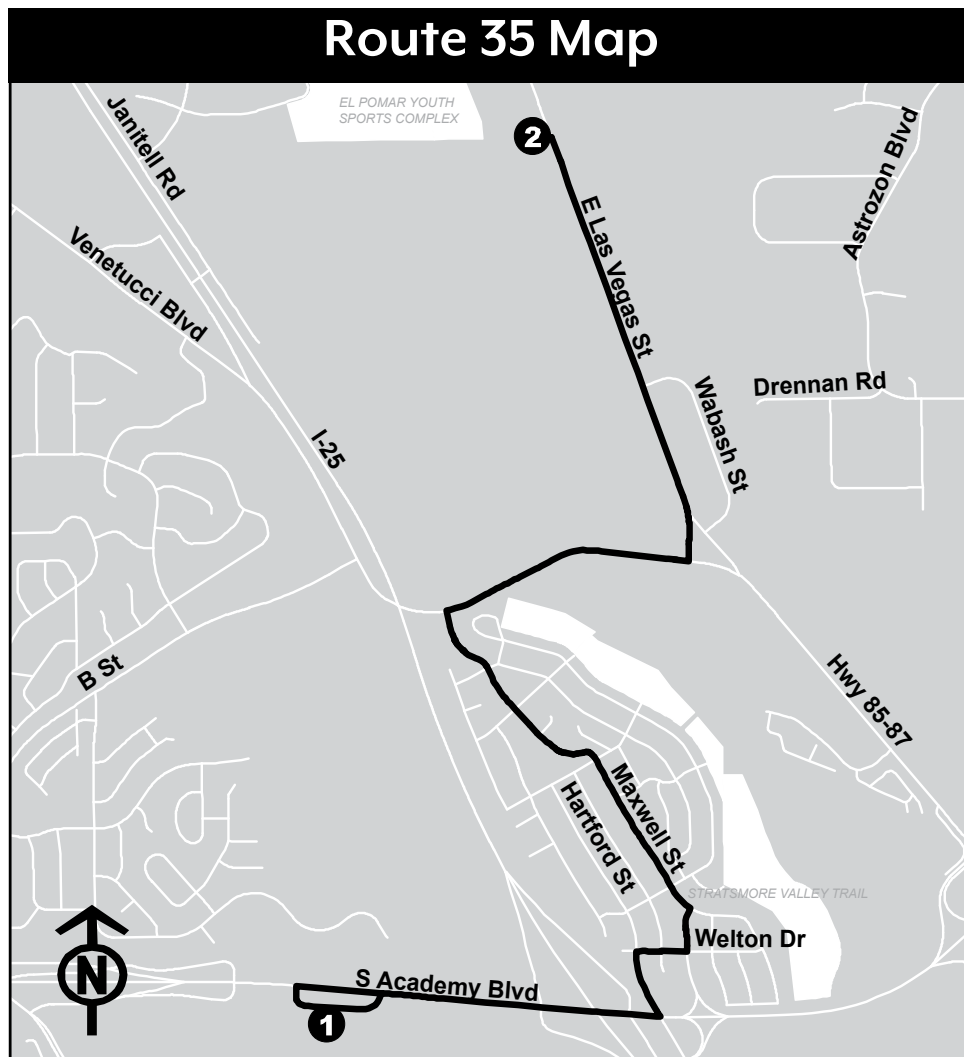

## Route 35 Schedule: Monday through Friday

### Outbound: To Pikes Peak Community College, Centennial Campus

Stop	Station	Time																							
1	PPCC, Centennial	N/A	6:30 a.m.	7:00 a.m.	7:30 a.m.	8:00 a.m.	8:30 a.m.	9:00 a.m.	9:30 a.m.	10:00 a.m.	10:30 a.m.	11:00 a.m.	11:30 a.m.	No Service	2:30 p.m.	3:00 p.m.	3:30 p.m.	4:00 p.m.	4:30 p.m.	5:00 p.m.	5:30 p.m.	6:00 p.m.	6:30 p.m.	7:00 p.m.	
2	2725 East Las Vegas Street	N/A	6:42 a.m.	7:12 a.m.	7:42 a.m.	8:12 a.m.	8:42 a.m.	9:12 a.m.	9:42 a.m.	10:12 a.m.	10:42 a.m.	11:12 a.m.	11:42 a.m.	No Service	2:42 p.m.	3:12 p.m.	3:42 p.m.	4:12 p.m.	4:42 p.m.	5:12 p.m.	5:42 p.m.	6:12 p.m.	6:42 p.m.	7:12 p.m.	

### Inbound: To Downtown Terminal

Stop	Station	Time																							
2	2725 East Las Vegas Street	6:12 a.m.	6:42 a.m.	7:12 a.m.	7:42 a.m.	8:12 a.m.	8:42 a.m.	9:12 a.m.	9:42 a.m.	10:12 a.m.	10:42 a.m.	11:12 a.m.	No Service	2:42 p.m.	3:12 p.m.	3:42 p.m.	4:12 p.m.	4:42 p.m.	5:12 p.m.	5:42 p.m.	6:12 p.m.	6:42 p.m.	N/A		
1	PPCC, Centennial	6:23 a.m.	6:53 a.m.	7:23 a.m.	7:53 a.m.	8:23 a.m.	8:53 a.m.	9:23 a.m.	9:53 a.m.	10:23 a.m.	10:53 a.m.	11:23 a.m.	No Service	2:53 p.m.	3:23 p.m.	3:53 p.m.	4:23 p.m.	4:53 p.m.	5:23 p.m.	5:53 p.m.	6:23 p.m.	6:53 p.m.	N/A		

Numbers on map correspond to numbers on schedules.  
Additional stops are located between timepoints.

Schedules are subject to change. All times listed are approximate.  
For the most current route and schedule information, use My Next Bus real-time estimates with your phone, call 385-RIDE (7433), or visit [mmtransit.com](http://mmtransit.com).