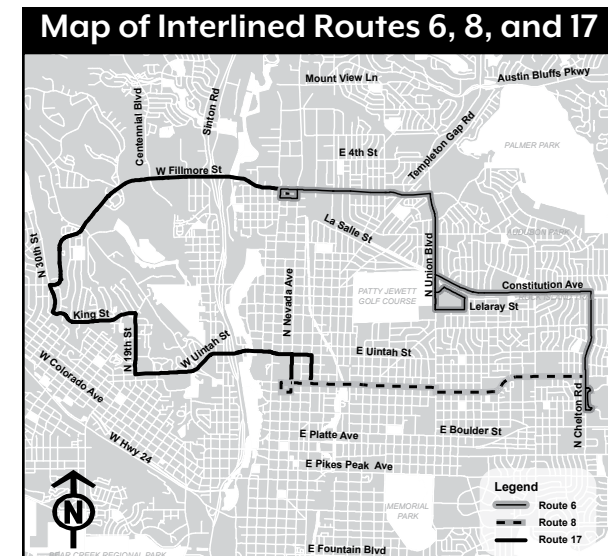

Route 8 is interlined with Route 6 and 17. Please consult the Route 6 and 17 schedule for timepoints and information.

Schedules are subject to change. All times listed are approximate.

For the most current route and schedule information, use My Next Bus real-time estimates with your phone, call 385-RIDE (7433), or visit mmtransit.com.

Maps copyright © City of Colorado Springs on behalf of Colorado Springs Utilities. All rights reserved.

For more information, call 385-RIDE (7433) · mmtransit.com · Office hours: Monday through Friday, 8 a.m. to 5 p.m.