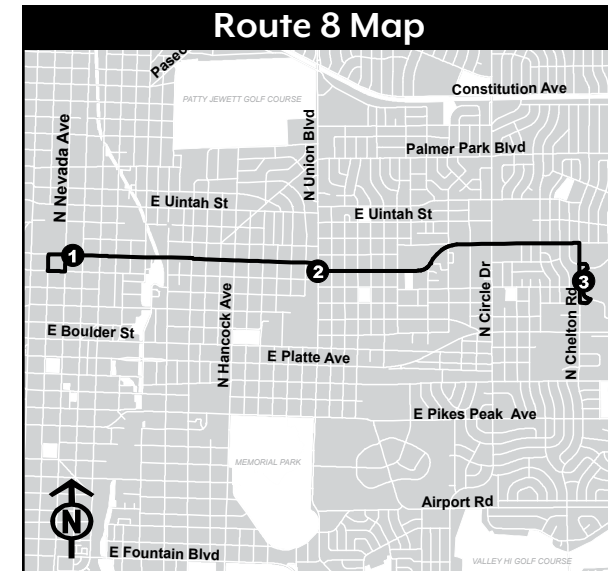

# Route 8: Cache La Poudre Street to the Citadel

## Route 8 Schedule: Monday through Friday

### Outbound: To Citadel

Stop	Station	Time													
1	Cache La Poudre and Nevada	N/A	6:55 a.m.	7:55 a.m.	8:55 a.m.	9:55 a.m.	10:55 a.m.	11:55 a.m.	12:55 p.m.	1:55 p.m.	2:55 p.m.	3:55 p.m.	4:55 p.m.	5:55 p.m.	6:55 p.m.
2	Cache La Poudre and Union	N/A	7:00 a.m.	8:00 a.m.	9:00 a.m.	10:00 a.m.	11:00 a.m.	12:00 p.m.	1:00 p.m.	2:00 p.m.	3:00 p.m.	4:00 p.m.	5:00 p.m.	6:00 p.m.	7:00 p.m.
3	Citadel	N/A	7:07 a.m.	8:07 a.m.	9:07 a.m.	10:07 a.m.	11:07 a.m.	12:07 p.m.	1:07 p.m.	2:07 p.m.	3:07 p.m.	4:07 p.m.	5:07 p.m.	6:07 p.m.	7:07 p.m.

\* This bus will continue as Route 17.

Numbers on map correspond to numbers on schedules. Additional stops are located between timepoints.