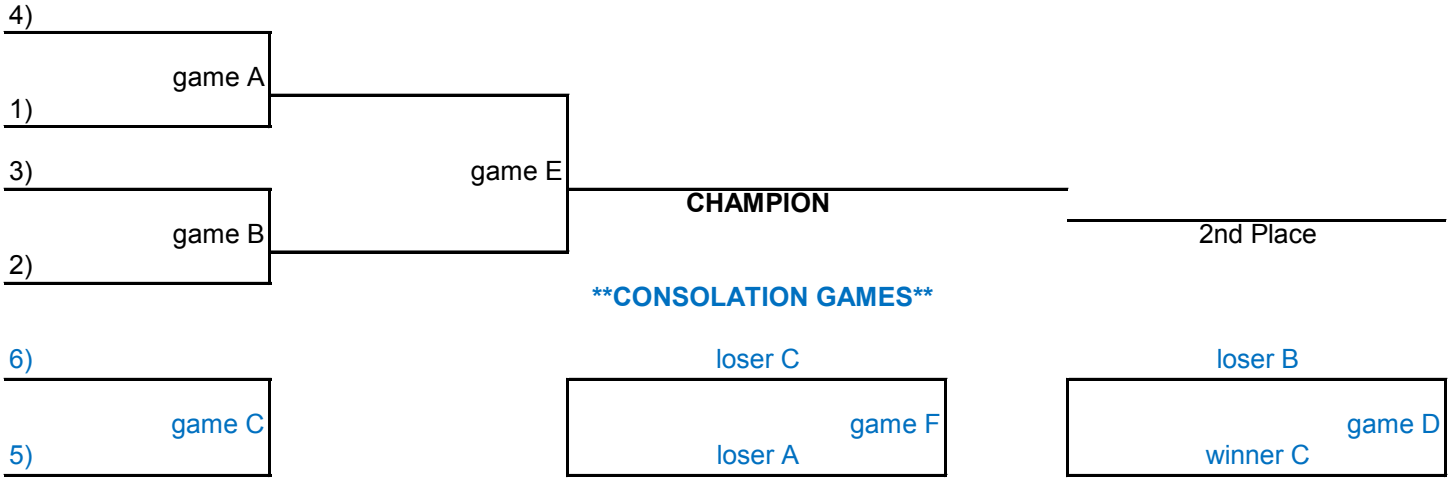

NOTE: HOLIDAY BREAK

TUESDAY	January 7, 2020			
PANORAMA	6:30 PM	BENCH WARMERS	VS	CHUPACABRAS
	7:30 PM	FREE ASHLEY	VS	ELEVATORS
	8:30 PM	CHARIS BIBLE COLLEGE	VS	BLUE DREAM

TUESDAY	January 14, 2020			
PANORAMA	6:30 PM	FREE ASHLEY	VS	BENCH WARMERS
	7:30 PM	CHARIS BIBLE COLLEGE	VS	CHUPACABRAS
	8:30 PM	BLUE DREAM	VS	ELEVATORS

TUESDAY	January 21, 2020			
PANORAMA	6:30 PM	CHARIS BIBLE COLLEGE	VS	FREE ASHLEY
	7:30 PM	ELEVATORS	VS	BENCH WARMERS
	8:30 PM	CHUPACABRAS	VS	BLUE DREAM

TUESDAY	January 28, 2020			
PANORAMA	6:30 PM	ELEVATORS	VS	CHARIS BIBLE COLLEGE
	7:30 PM	BENCH WARMERS	VS	BLUE DREAM
	8:30 PM	CHUPACABRAS	VS	FREE ASHLEY

TUESDAY February 4, 2020 GAMES CANCELLED

TUESDAY	February 11, 2020			
PANORAMA	6:30 PM	BENCH WARMERS	VS	CHARIS BIBLE COLLEGE
	7:30 PM	CHUPACABRAS	VS	ELEVATORS
	8:30 PM	BLUE DREAM	VS	FREE ASHLEY

TOURNAMENT BRACKET

Tuesday	February 18, 2020	GAME A	
PANORAMA	6:30 PM	GAME B	BOTTOM TEAM ON BRACKET IS HOME TEAM!
	7:30 PM	GAME C	
	8:30 PM		

Tuesday	February 25, 2020	GAME D	
PANORAMA	6:30 PM	GAME E	BOTTOM TEAM ON BRACKET IS HOME TEAM!
	7:30 PM	GAME F	
	8:30 PM		