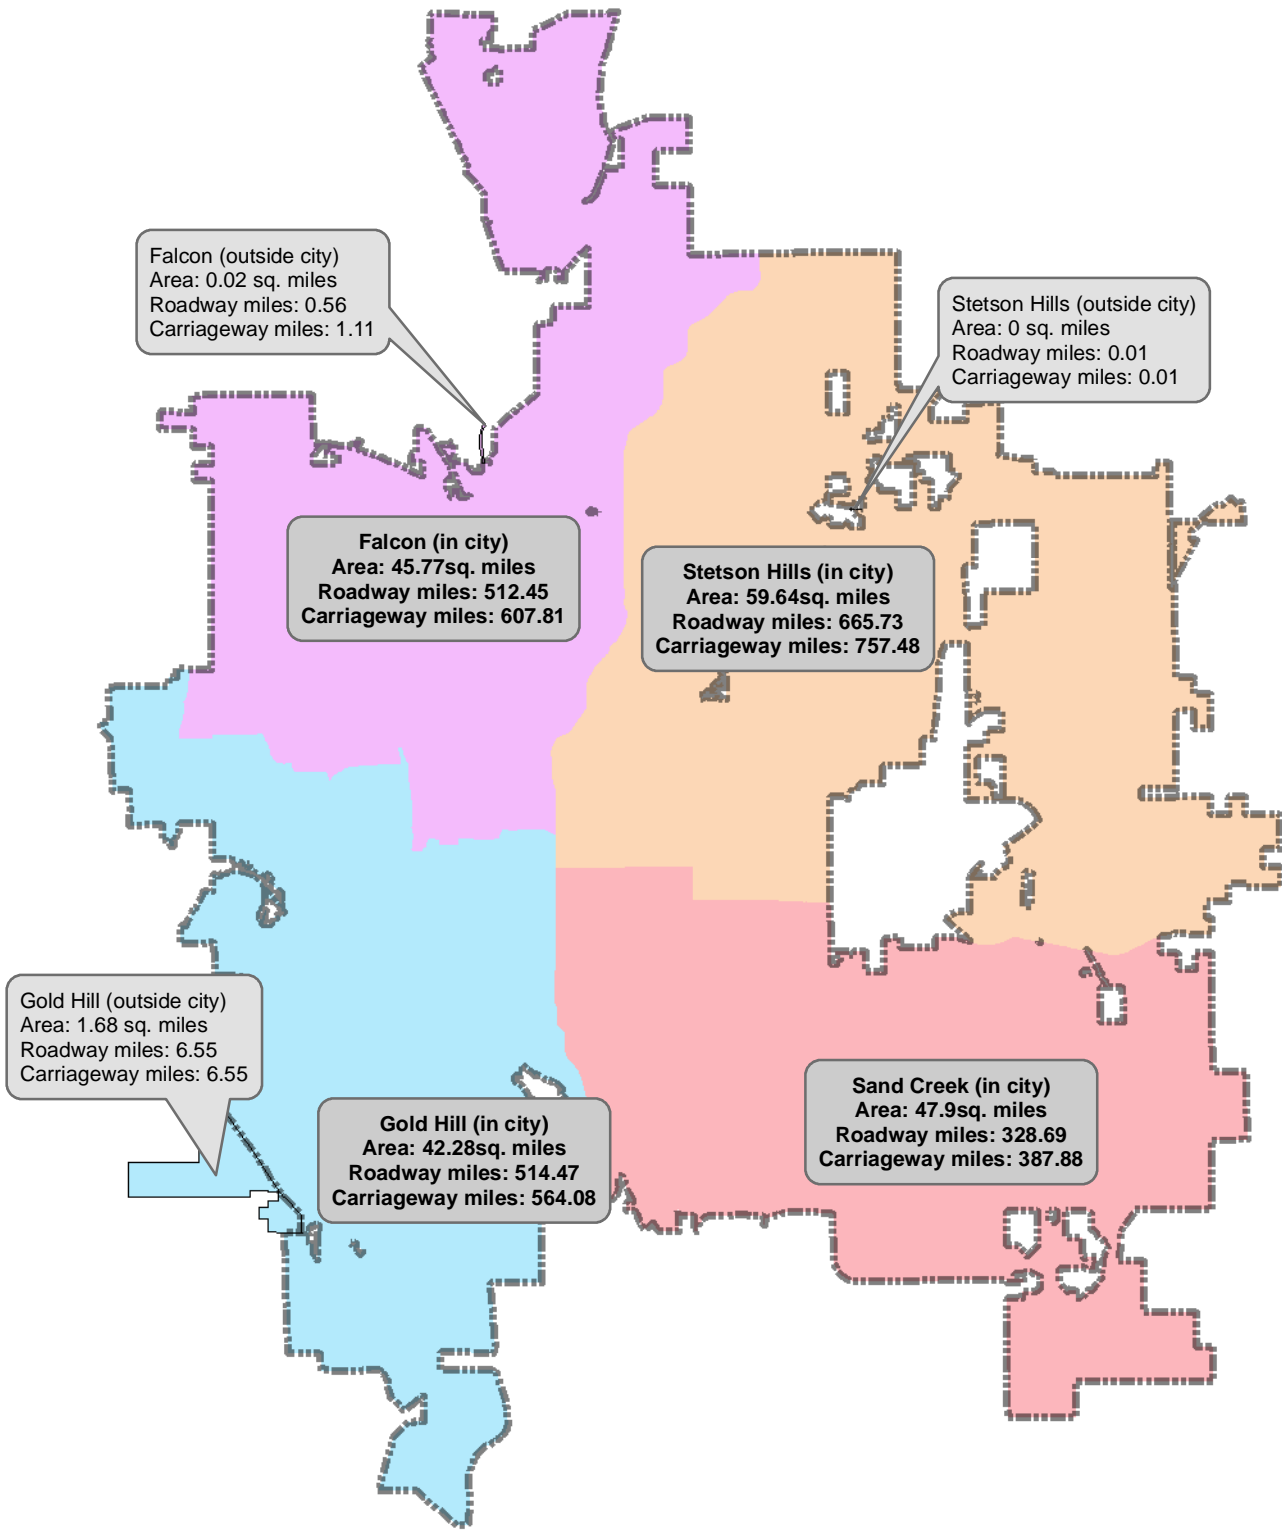

Police Area Command Divisions and Mileage

Legend

- Falcon
- Sand Creek
- City Limits
- Gold Hill
- Stetson Hills